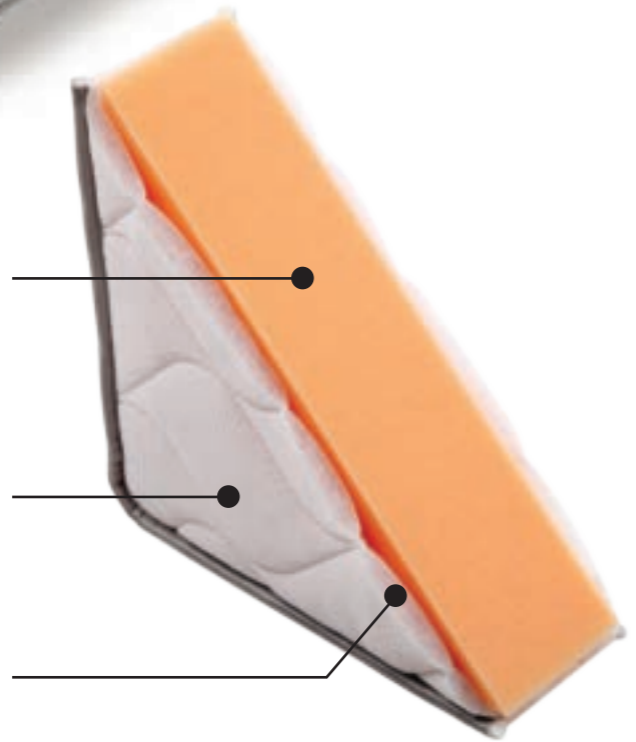

E

An armrest characterised by small dimensions, it has a design that is essential at the front and more refined on its side – where the square division of the upholstery enriches it with a quilted effect. Finally, the presence of the metal foot makes the figure slimmer.

H.16cm

MATERASSO
MATTRESS
BASIC

H.16cm

MATERASSO
MATTRESS
MEMORY

Caratteristiche tecniche:
Technical features

Imbottitura materasso
in Poliuretano espanso
densità 28 KG/M3.

*Hypoallergenic and anti-mite
quilted fabric cover. 28 KG/M3
density ecological.*

Rivestimento trapuntato
elasticizzato, anallergico e
antiacaro.

*Polyurethane foam
Hypoallergenic and anti-mite
quilted fabric cover.*

Imbottitura 100%
Poliestere
100% polyester layer

Caratteristiche tecniche:
Technical features