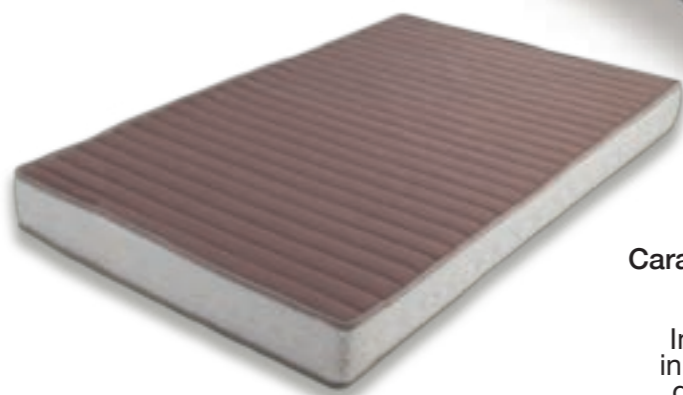

*Polyurethane foam
Hypoallergenic and anti-mite
quilted fabric cover.*

Imbottitura 100%
Poliestere
100% polyester layer

H.16cm

MATERASSO
MATTRESS
**HIGH
DENSITY**

Caratteristiche tecniche:
Technical features