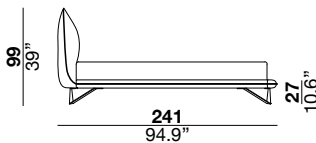

designer: Marco Fumagalli

**160\_bed for mattress cm 160x200**

**194**  
76.4"

**237**  
93.3"

**27**  
10.6"

**180\_bed for mattress cm 180x200**

**214**  
84.2"

**237**  
93.3"

**27**  
10.6"

**QEN\_queen size bed for mattress cm 154x204**

**188**  
74"

**241**  
94.9"

**27**  
10.6"

**KNG\_king size bed for mattress cm 194x204**

**228**  
89.8"

**241**  
94.9"

**27**  
10.6"

bed with headboard and bedframe with metal structure, polyurethane foam padding and leather upholstery. Legs in matte anthracite painted metal with a soft touch finish