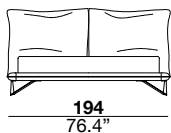

designer: Marco Fumagalli

**160\_bed for mattress cm 160x200**

**194**  
76.4"

**237**  
93.3"

**27**  
10.6"

**180\_bed for mattress cm 180x200**

**214**  
84.2"

**237**  
93.3"

**27**  
10.6"

**QEN\_queen size bed for mattress cm 154x204**

**188**  
74"

**241**  
94.9"

**27**  
10.6"

**KNG\_king size bed for mattress cm 194x204**

**228**  
89.8"

**241**  
94.9"

**27**  
10.6"

bed with headboard and bedframe with metal structure, polyurethane foam padding and leather upholstery. Legs in matte anthracite painted metal with a soft touch finish