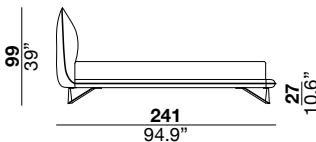

designer: Marco Fumagalli

**160\_bed for mattress cm 160x200**

**194**  
76.4"

**237**  
93.3"

**27**  
10.6"

**180\_bed for mattress cm 180x200**

**214**  
84.2"

**237**  
93.3"

**27**  
10.6"

**QEN\_queen size bed for mattress cm 154x204**

**188**  
74"

**241**  
94.9"

**27**  
10.6"

**KNG\_king size bed for mattress cm 194x204**

**228**  
89.8"

**241**  
94.9"

**27**  
10.6"

bed with headboard and bedframe with metal structure, polyurethane foam padding and leather upholstery. Legs in matte anthracite painted metal with a soft touch finish