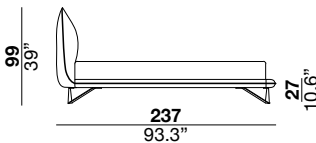

designer: Marco Fumagalli

**160\_bed for mattress cm 160x200**

**194**  
76.4"

**237**  
93.3"

**27**  
10.6"

**180\_bed for mattress cm 180x200**

**214**  
84.2"

**237**  
93.3"

**27**  
10.6"

**QEN\_queen size bed for mattress cm 154x204**

**188**  
74"

**241**  
94.9"

**27**  
10.6"

**KNG\_king size bed for mattress cm 194x204**

**228**  
89.8"

**241**  
94.9"

**27**  
10.6"

bed with headboard and bedframe with metal structure, polyurethane foam padding and leather upholstery. Legs in matte anthracite painted metal with a soft touch finish