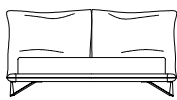

designer: Marco Fumagalli

**160\_bed for mattress cm 160x200**

**194**  
76.4"

**237**  
93.3"

**27**  
10.6"

**180\_bed for mattress cm 180x200**

**214**  
84.2"

**237**  
93.3"

**27**  
10.6"

**QEN\_queen size bed for mattress cm 154x204**

**188**  
74"

**241**  
94.9"

**27**  
10.6"

**KNG\_king size bed for mattress cm 194x204**

**228**  
89.8"

**241**  
94.9"

**27**  
10.6"

bed with headboard and bedframe with metal structure, polyurethane foam padding and leather upholstery. Legs in matte anthracite painted metal with a soft touch finish