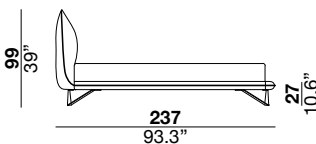

designer: Marco Fumagalli

**160\_bed for mattress cm 160x200**

**194**  
76.4"

**237**  
93.3"

**27**  
10.6"

**180\_bed for mattress cm 180x200**

**214**  
84.2"

**237**  
93.3"

**27**  
10.6"

**QEN\_queen size bed for mattress cm 154x204**

**188**  
74"

**241**  
94.9"

**27**  
10.6"

**KNG\_king size bed for mattress cm 194x204**

**228**  
89.8"

**241**  
94.9"

**27**  
10.6"

bed with headboard and bedframe with metal structure, polyurethane foam padding and leather upholstery. Legs in matte anthracite painted metal with a soft touch finish