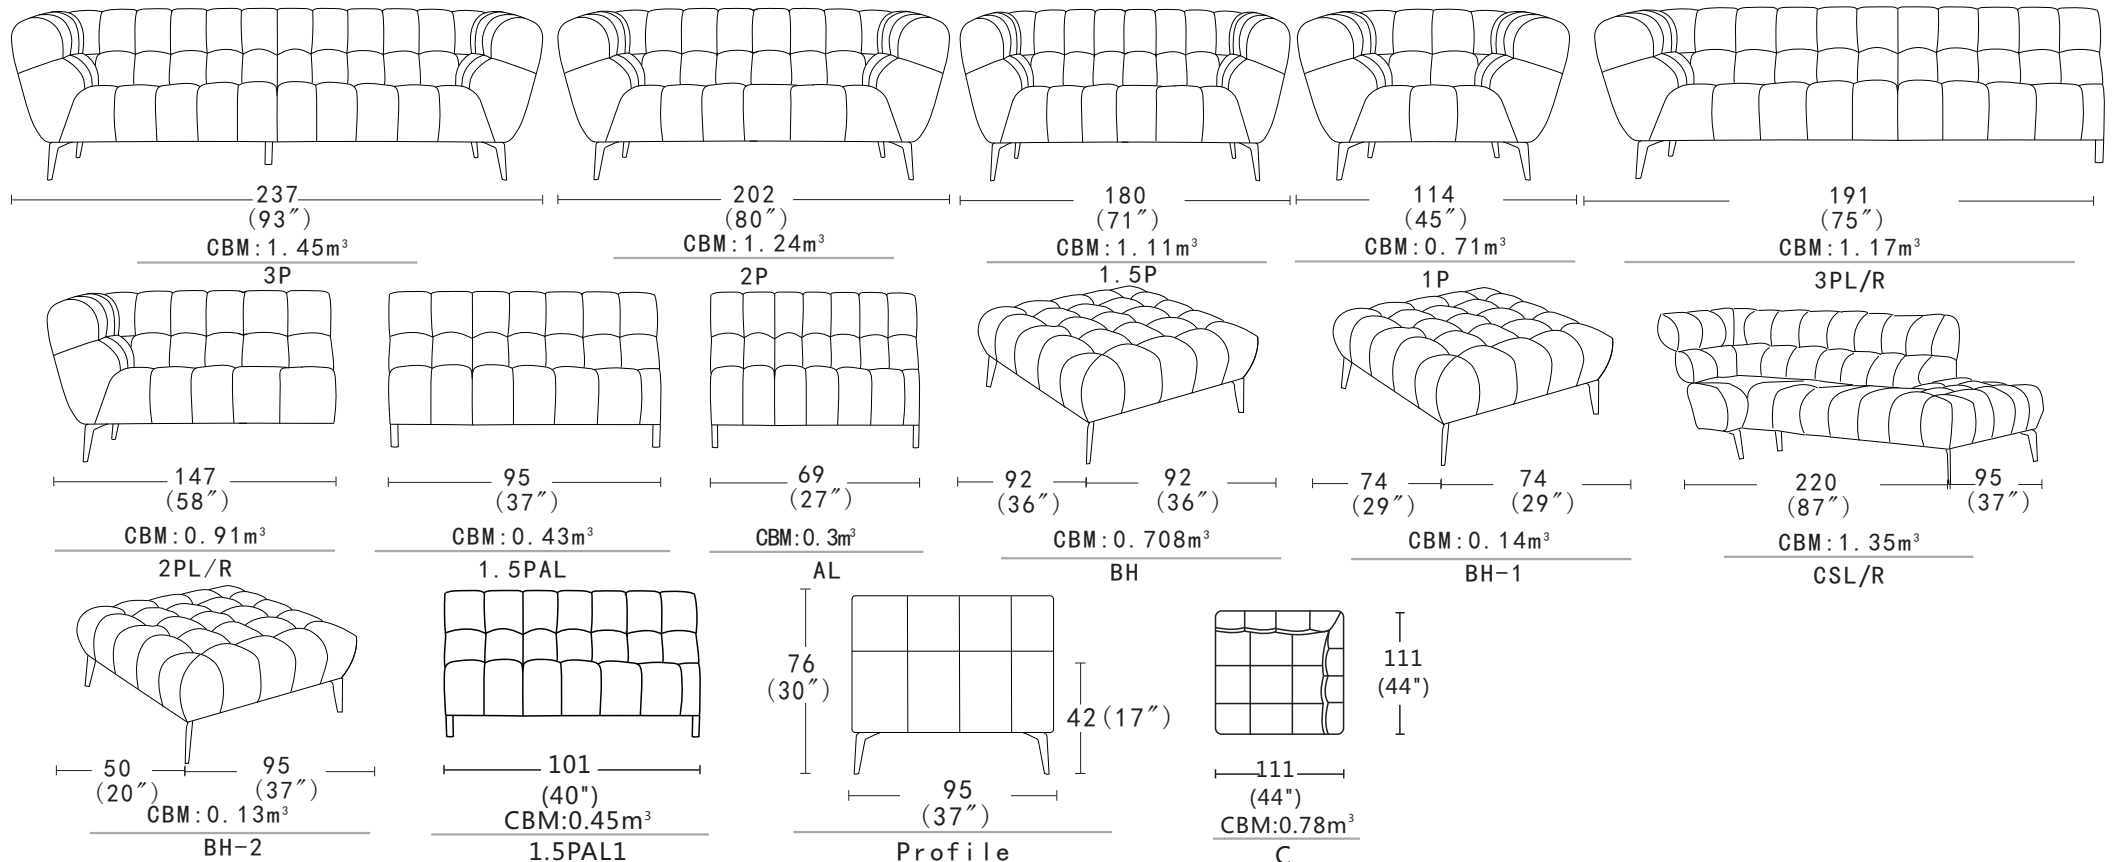

Carelli

Model: 31630-FK(3PL+CSR)

Model: 31630-FK(3PL+CSR)

Structure:

Plywood and Solid wood

Seat: Elastic webbing+a little no sag spring

Back rest: Elastic webbing

Seat Cushion:

24KG/M³ + 30KG/M³

High resilient foam

Back Cushion:

22KG/M³ + 26KG/M³

High resilient foam

Cushion removable:

Not available

Functionality:

Not available

Sofa Legs:

iron feet 17.5cm

Feet Disassembly:

Yes

This information is based on the latest product information available at the time of printing. The right to discontinue and make changes is reserved