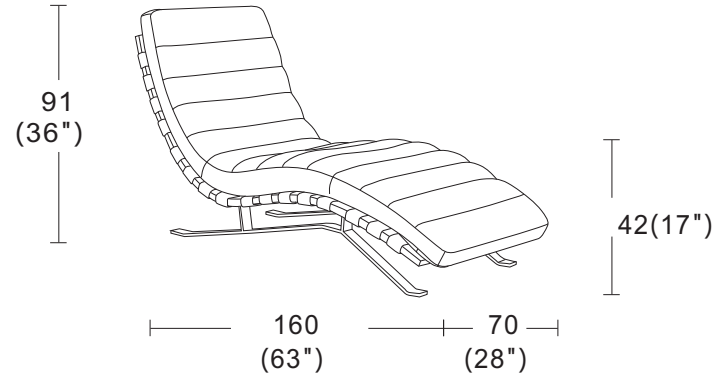

Carelli

Model:1018(CS)

Model:1018(CS)

Structure:

No

Seat:High resilient foam

Back rest: Dacron fibre

Seat Cushion:

34KG/M³

Dacron fibre+duck down

Back Cushion:

duck down

Cushion removable:

Removable seat and back cushion

Functionality:

Not available

Sofa Legs:

Metal frame

Feet Disassembly:

No

CBM:0.86m³

CS