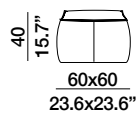

soft pouf

CIERRE LAB 2014

Parallelepiped-shaped ottoman filled with expanded polyurethane foam that is covered with sterilized hypoallergenic goose-down.

Parallelepipedo in poliuretano espanso ricoperto in piuma d'oca sterilizzata anallergica.

P

P80

PGR

PRG