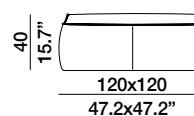

soft pouf

CIERRE LAB 2014

Parallelepiped-shaped ottoman filled with expanded polyurethane foam that is covered with sterilized hypoallergenic goose-down.

Parallelepipedo in poliuretano espanso ricoperto in piuma d'oca sterilizzata anallergica.

P

P80

PGR

PRG