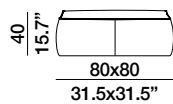

soft pouf

CIERRE LAB 2014

Parallelepiped-shaped ottoman filled with expanded polyurethane foam that is covered with sterilized hypoallergenic goose-down.

Parallelepipedo in poliuretano espanso ricoperto in piuma d'oca sterilizzata anallergica.

P

P80

PGR

PRG