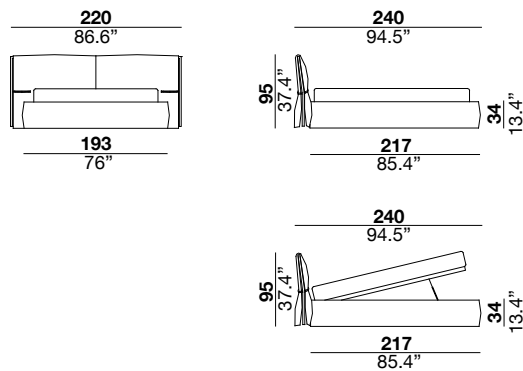

belt bed

MARCO FUMAGALLI 2023

this bed is made of a metal headboard that is filled with expanded polyurethane foam and two acrylic fiber layers. The frame is made of expanded polyurethane-filled wood covered with an acrylic fiber layer. The metal base is made of polished chrome plated metal, also available in black chrome plated metal. Decorative leather belt available in the following colors: Ibiza 55, Setanil 78/76/75/10, Soffio 55. Legs are made in black painted aluminum. **Mattress is not included.**

letto con testiera in metallo rivestito con poliuretano espanso e doppio strato di falda acrilica. Sommier in legno imbottito con poliuretano espanso rivestito con fibra acrilica. Profilo in metallo realizzabile con finitura cromata lucida o cromata nera. Cintura decorativa in pelle disponibile nei seguenti colori: Ibiza 55, Setanil 78/76/75/10, Soffio 15/55. Piedi in alluminio verniciato nero. Il materasso non è incluso.

160/16C

180/18C

QEN/QEC

KNG/KNC