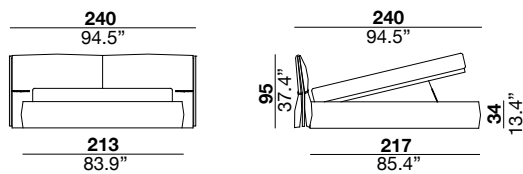

belt bed

MARCO FUMAGALLI 2023

this bed is made of a metal headboard that is filled with expanded polyurethane foam and two acrylic fiber layers. The frame is made of expanded polyurethane-filled wood covered with an acrylic fiber layer. The metal base is made of polished chrome plated metal, also available in black chrome plated metal. Decorative leather belt available in the following colors: Ibiza 55, Setanil 78/76/75/10, Soffio 55. Legs are made in black painted aluminum. **Mattress is not included.**

letto con testiera in metallo rivestito con poliuretano espanso e doppio strato di falda acrilica. Sommier in legno imbottito con poliuretano espanso rivestito con fibra acrilica. Profilo in metallo realizzabile con finitura cromata lucida o cromata nera. Cintura decorativa in pelle disponibile nei seguenti colori: Ibiza 55, Setanil 78/76/75/10, Soffio 15/55. Piedi in alluminio verniciato nero. Il materasso non è incluso.