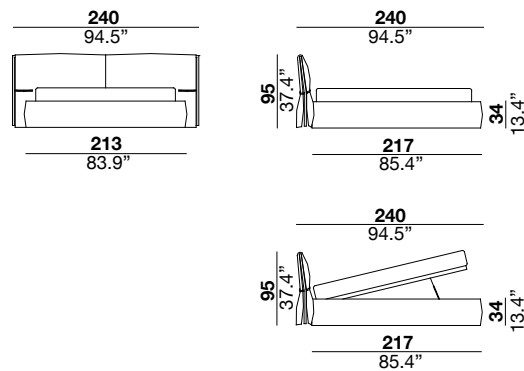

belt bed

MARCO FUMAGALLI 2023

this bed is made of a metal headboard that is filled with expanded polyurethane foam and two acrylic fiber layers. The frame is made of expanded polyurethane-filled wood covered with an acrylic fiber layer. The metal base is made of polished chrome plated metal, also available in black chrome plated metal. Decorative leather belt available in the following colors: Ibiza 55, Setanil 78/76/75/10, Soffio 55. Legs are made in black painted aluminum. **Mattress is not included.**

letto con testiera in metallo rivestito con poliuretano espanso e doppio strato di falda acrilica. Sommier in legno imbottito con poliuretano espanso rivestito con fibra acrilica. Profilo in metallo realizzabile con finitura cromata lucida o cromata nera. Cintura decorativa in pelle disponibile nei seguenti colori: Ibiza 55, Setanil 78/76/75/10, Soffio 15/55. Piedi in alluminio verniciato nero. Il materasso non è incluso.

160/16C

180/18C

QEN/QEC

KNG/KNC