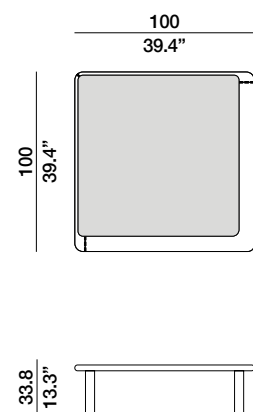

edge

MARCO FUMAGALLI 2020

Table top with continuous edge covered in leather; top central part available in either smoked glass or ceramic material (with Marquinia Black or Calacatta White finish). Legs in solid wood, lacquered with metal-grey finish. The legs are in glossy titanium painted wood with a leather insert.

Cornice top rivestita in pelle, parte centrale in vetro fumé o in materiale ceramico con finitura Marquinia Black o Calacatta Bianco. I piedi sono in legno verniciato color titanio lucido con profilo frontale in pelle abbinata alla cornice top.

TQP **TQG** **TR**

TPG **TPP**