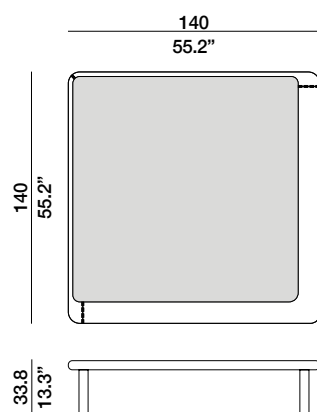

edge

MARCO FUMAGALLI 2020

Table top with continuous edge covered in leather; top central part available in either smoked glass or ceramic material (with Marquinia Black or Calacatta White finish). Legs in solid wood, lacquered with metal-grey finish. The legs are in glossy titanium painted wood with a leather insert.

Cornice top rivestita in pelle, parte centrale in vetro fumé o in materiale ceramico con finitura Marquinia Black o Calacatta Bianco. I piedi sono in legno verniciato color titanio lucido con profilo frontale in pelle abbinata alla cornice top.

TQP **TQG** **TR**

TPG **TPP**