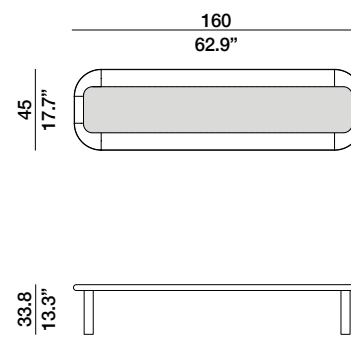

edge

MARCO FUMAGALLI 2020

Table top with continuous edge covered in leather; top central part available in either smoked glass or ceramic material (with Marquinia Black or Calacatta White finish). Legs in solid wood, lacquered with metal-grey finish. The legs are in glossy titanium painted wood with a leather insert.

Cornice top rivestita in pelle, parte centrale in vetro fumé o in materiale ceramico con finitura Marquinia Black o Calacatta Bianco. I piedi sono in legno verniciato color titanio lucido con profilo frontale in pelle abbinata alla cornice top.

TQP **TQG** **TR**

TPG **TPP**