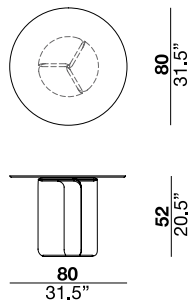

helix

MAURIZIO MANZONI 2024

coffee tables with glass top available in two finishes: extra clear and bronze. Metal base covered in leather with special raw cut edges finishing, available in three different leathers: Soffio, Setanil and Natural Velour. If no preference is specified, the edges feature tone-on-tone lacquering. Metal support plate available in bright chromed or black chromed finish.

tavolini con top in vetro disponibile in due colori: extra chiaro e bronzo. Basamento in metallo rivestito in pelle con finitura cuoio, disponibile in tre tipologie di pelle: Soffio, Setanil, Natural Velour. I bordi sono realizzati tono su tono se non viene specificata alcuna preferenza. Piastra di appoggio in metallo disponibile cromata lucida o cromata nera.

TAT