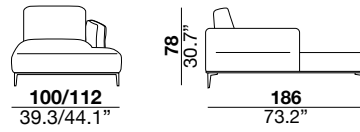

07P/08P

19/20

29/30

37/38

17/18

DSM/DMD

DPS/DPD

PRT

PQU

TQG

TQP

TRG