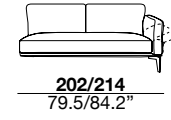

07P/08P

19/20

29/30

37/38

17/18

DSM/DMD

DPS/DPD

PRT

PQU

TQG

TQP

TRG