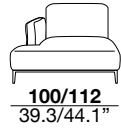

07P/08P

19/20

29/30

37/38

17/18

DSM/DMD

DPS/DPD

PRT

PQU

TQG

TQP

TRG