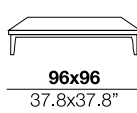

07P/08P

19/20

29/30

37/38

17/18

DSM/DMD

DPS/DPD

PRT

PQU

TQG

TQP

TRG