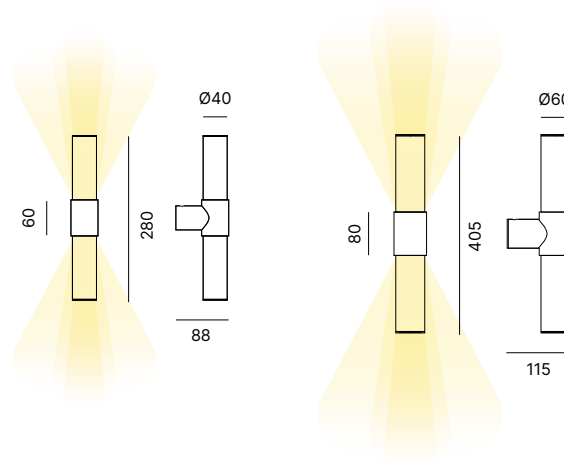

Wall lamp with polished aluminium frame and matt methacrylate shade.  
 Lampada a parete con struttura in alluminio lucidato e paralume in metacrilato opalino.

**Tupla 28**

2X4,3W LED  
 800 lm  
 220-240V  
 2700K  
 CRI80  
 T/fase

**Tupla 40**

2X8,7W LED  
 1600 lm  
 220-240V  
 2700K  
 CRI80  
 T/fase

DESIGN LIGHTING

CE IP44   UGR<sub>19</sub>

SHADE FINISH OPTIONS  
 FINITURE PARALUME

Polished aluminium