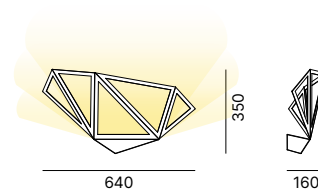

Wall lamp in powder coated aluminium.
Lampada a parete in alluminio verniciato.

Starlight

22W LED
2000 lm
110-240V
2700K
CRI90
ON-OFF

CE IP20
UGR₁₉

Starlight Giant

47W LED
5400 lm
2700K
CRI90
DALI/Push dimm

CE IP20
UGR₁₉

STARLIGHT GIANT

DESIGN LIGHTING