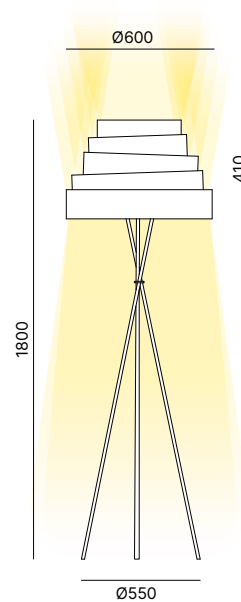

Floor lamp with honeycomb fabric shade and powder coated metal frame.  
Paralume in tessuto a nido d'ape, base in metallo verniciato.

MAX 3XE27 60W  
220-240V  
ON-OFF | Dimmer

CE  IP20

DESIGN LIGHTING

SHADE FINISH OPTIONS  
FINITURE PARALUME