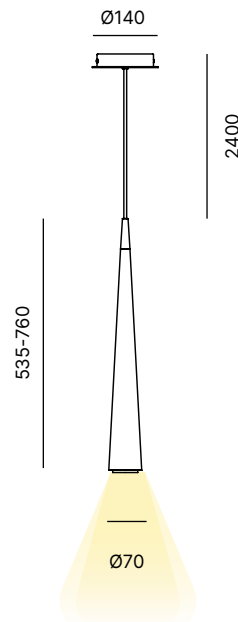

Pendant lamp in powder coated aluminium.
Lampada a sospensione in alluminio verniciato.

6,3W LED
220-240V
2700K
CRI90
T/fase | DALI/Push dimm

CE IP20   880lm  MacAdam Step 3
UGR₁₉

DESIGN LIGHTING

LAMP AND CEILING ROSE FINISH OPTIONS
FINITURE LAMPADA E ROSONE