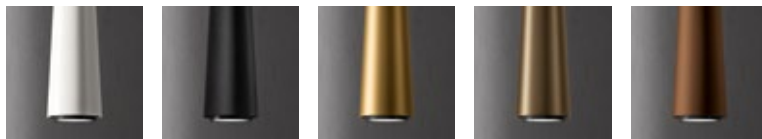

Pendant lamp in powder coated aluminium.
Lampada a sospensione in alluminio verniciato.

6,3W LED
220-240V
2700K
CRI90
T/fase | DALI/Push dimm

CE IP20   880lm  MacAdam Step 3
UGR₁₉

DESIGN LIGHTING

LAMP AND CEILING ROSE FINISH OPTIONS
FINITURE LAMPADA E ROSONE

Matt White Black Goffratino Gold Bronze Corten

REFLECTOR FINISH OPTIONS
FINITURE RIFLETTORE

Matt White Black Goffratino Gold Bronze Corten

Drink collection

DRINK CEILING
252