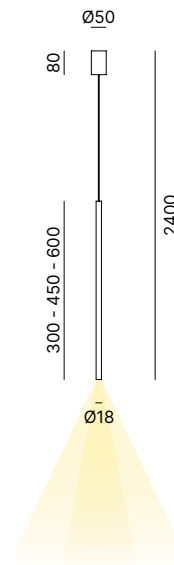

Pendant lamp

TUBE MICRO

Pendant lamp in powder coated aluminium.
Lampada a sospensione in alluminio verniciato.

1,5W LED
2700K
CRI90
ON-OFF

CE IP20   150lm  MacAdam Step 6 UGR₁₉

DESIGN LIGHTING

SHADE FINISH OPTIONS FINITURE PARALUME

Matt White

Black Goffratino

Gold

Bronze

Corten

Tube collection

TUBE PENDANT
226

TUBE WALL/CEILING
288