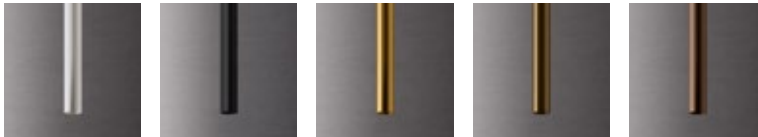

Pendant lamp

TUBE MICRO

Pendant lamp in powder coated aluminium.
Lampada a sospensione in alluminio verniciato.

1,5W LED
2700K
CRI90
ON-OFF

CE IP20   150lm  MacAdam Step 6 UGR₁₉

DESIGN LIGHTING

SHADE FINISH OPTIONS FINITURE PARALUME

Matt White

Black Goffratino

Gold

Bronze

Corten

Tube collection

TUBE PENDANT
226

TUBE WALL/CEILING
288