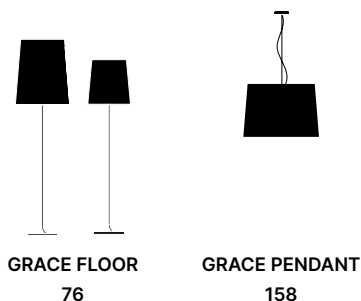

GRACE FLOOR
76

GRACE PENDANT
158

Quadrifoglio Group