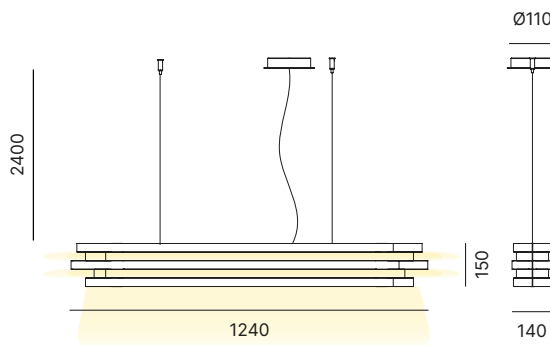

Pendant lamp in powder coated aluminium.
Matt methacrylate diffuser.
Lampada a sospensione in alluminio verniciato.
Diffusore in metacrilato opalino.

45,2W LED
2700K
CRI90
ON-OFF | DALI/Push dimm

CE IP20   5760lm  MacAdam Step 3
UGR₁₉

DESIGN LIGHTING

LAMP FINISH OPTIONS
FINITURE LAMPADA

Matt White

Gold

Bronze

Corten

Escape collection

ESCAPE WALL
258