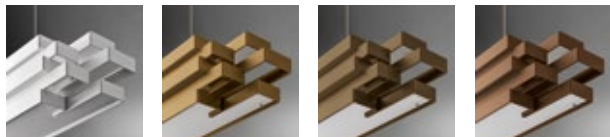

Pendant lamp in powder coated aluminium.
Matt methacrylate diffuser.
Lampada a sospensione in alluminio verniciato.
Diffusore in metacrilato opalino.

45,2W LED
2700K
CRI90
ON-OFF | DALI/Push dimm

CE IP20   5760lm  MacAdam Step 3
UGR₁₉

DESIGN LIGHTING

LAMP FINISH OPTIONS
FINITURE LAMPADA

Matt White

Gold

Bronze

Corten

Escape collection

ESCAPE WALL
258