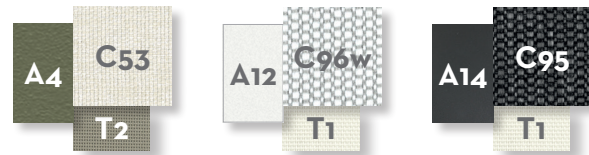

SUNBED / CODE: CLEALULET

Width 214 | Depth 81 | Height 33 | H. cushion 13

DOUBLE SUNBED / CODE: CLEALULET2

Width 204 | Depth 150 | Height 33 | H. cushion 13

DAYBED / CODE: CLEALUDBED

Width 204 | Depth 156 | Height 200 | H. cushion 13

ARC LAMP / CODE: CLEALULO2

Width 201 | Depth 45 | Height 225

LANTERN H66 / CODE: CLEL01

Width 35 | Depth 35 | Height 66

LANTERN H90 / CODE: CLEL02

Width 40 | Depth 40 | Height 90

LANTERN H120 / CODE: CLEL03