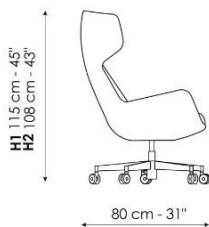

NEWTON

Newton

Width: 80cm

Depth: 80cm

Height: 108/115cm

Newton low

Width: 65cm

Depth: 65cm