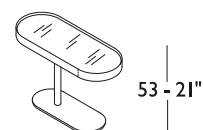

COFFEE TABLES

TI95B
58 x 56 - 23 x 22"

TI96B
49 x 48 - 19 x 19"

TI83A
100 x 100 - 39 x 39"

TI84A
140 x 100 - 55 x 39"

TI85A
110 x 40 - 43 x 16"

TI86B
80 x 32 - 31 x 13"

TI87D
Ø 100 - 39"

TI88D
73 x 60 - 29 x 24"

Certified massive wood frame.
Metal legs and details available in all customizing finishes.
Top available in all glass, ceramic and marble.