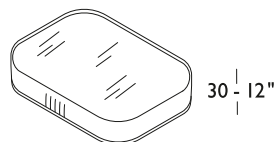

COFFEE TABLES

TI95B
58 x 56 - 23 x 22"

TI96B
49 x 48 - 19 x 19"

TI83A
100 x 100 - 39 x 39"

TI84A
140 x 100 - 55 x 39"

TI85A
110 x 40 - 43 x 16"

TI86B
80 x 32 - 31 x 13"

TI87D
Ø 100 - 39"

TI88D
73 x 60 - 29 x 24"

Certified massive wood frame.
Metal legs and details available in all customizing finishes.
Top available in all glass, ceramic and marble.