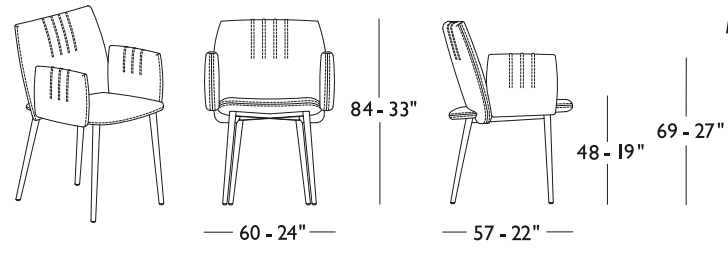

PHILLY

COLLECTION

CHAIRS

Certified massive wood frame padded and upholstered in leather or fabric.
Metal legs available in all customizing finishes.

CHR

CHRBR

2BR (Pair of armrests,
optional for CHR)
16 x H. 27 x 33 - 6 x H. 11 x 13"