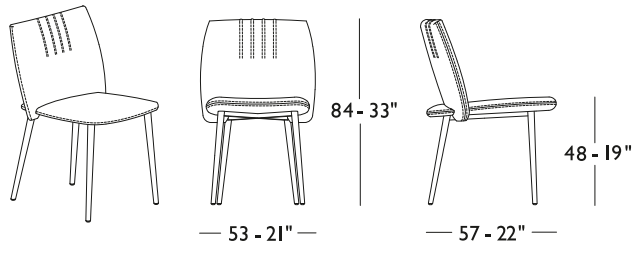

PHILLY

COLLECTION

CHAIRS

Certified massive wood frame padded and upholstered in leather or fabric.
Metal legs available in all customizing finishes.

CHR

CHRBR

2BR (Pair of armrests,
optional for CHR)
16 x H. 27 x 33 - 6 x H. 11 x 13"