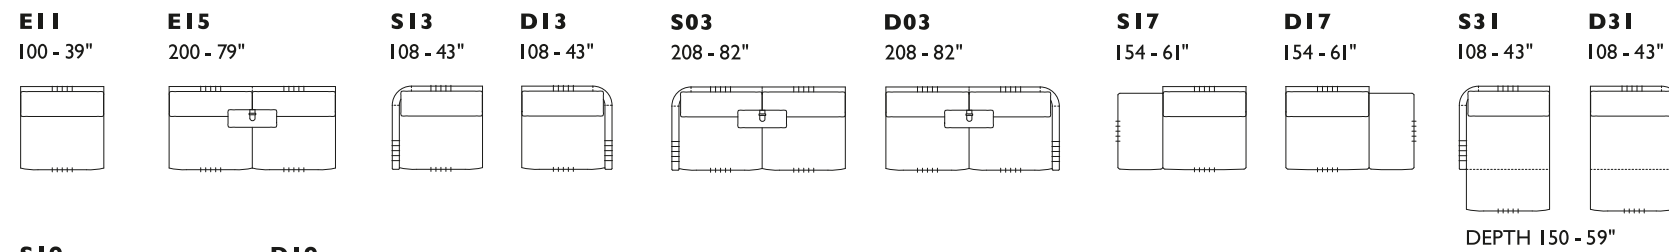

X

all items in group X have the same seat width

J

all items in group J have the same seat width

Dimensions: the first figure shows sizes in centimeters, the second in inches.
 Each piece is made by hand and has its own uniqueness. Measures may vary with a tolerance up to 3%.
 Mixing above groups (X - J) will create sectionals with different seat widths.
 Pieces S01-D01, E20, SP020-DP020 and S81-D81 are odd pieces and can be used with all above groups X - J.
 Seat depth 43 cm - 17".