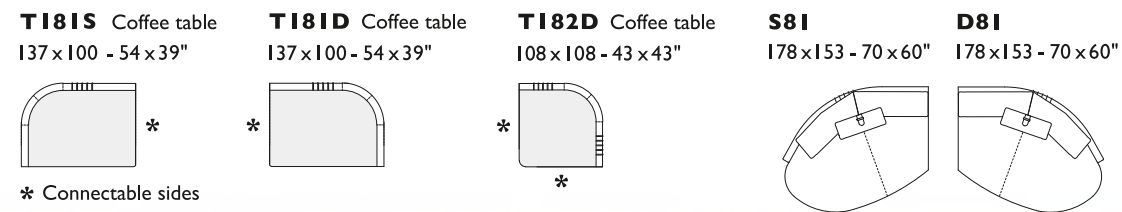

X

all items in group X have the same seat width

J

all items in group J have the same seat width

Dimensions: the first figure shows sizes in centimeters, the second in inches.
 Each piece is made by hand and has its own uniqueness. Measures may vary with a tolerance up to 3%.
 Mixing above groups (X - J) will create sectionals with different seat widths.
 Pieces S01-D01, E20, SP020-DP020 and S81-D81 are odd pieces and can be used with all above groups X - J.
 Seat depth 43 cm - 17".