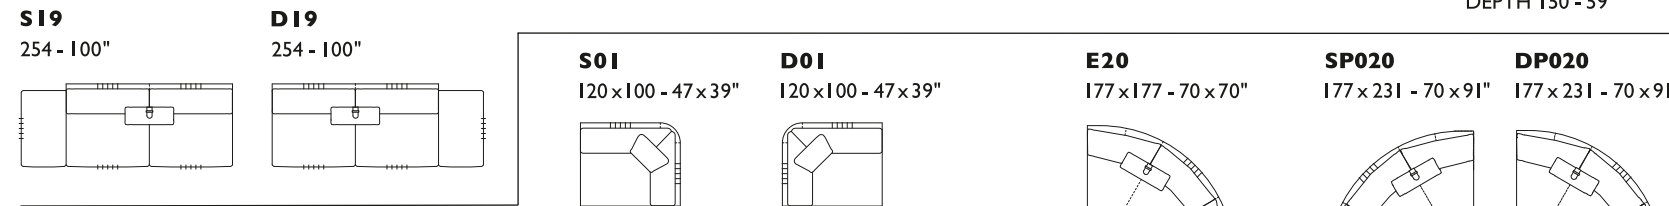

X

all items in group X have the same seat width

J

all items in group J have the same seat width

Dimensions: the first figure shows sizes in centimeters, the second in inches.
 Each piece is made by hand and has its own uniqueness. Measures may vary with a tolerance up to 3%.
 Mixing above groups (X - J) will create sectionals with different seat widths.
 Pieces S01-D01, E20, SP020-DP020 and S81-D81 are odd pieces and can be used with all above groups X - J.
 Seat depth 43 cm - 17".