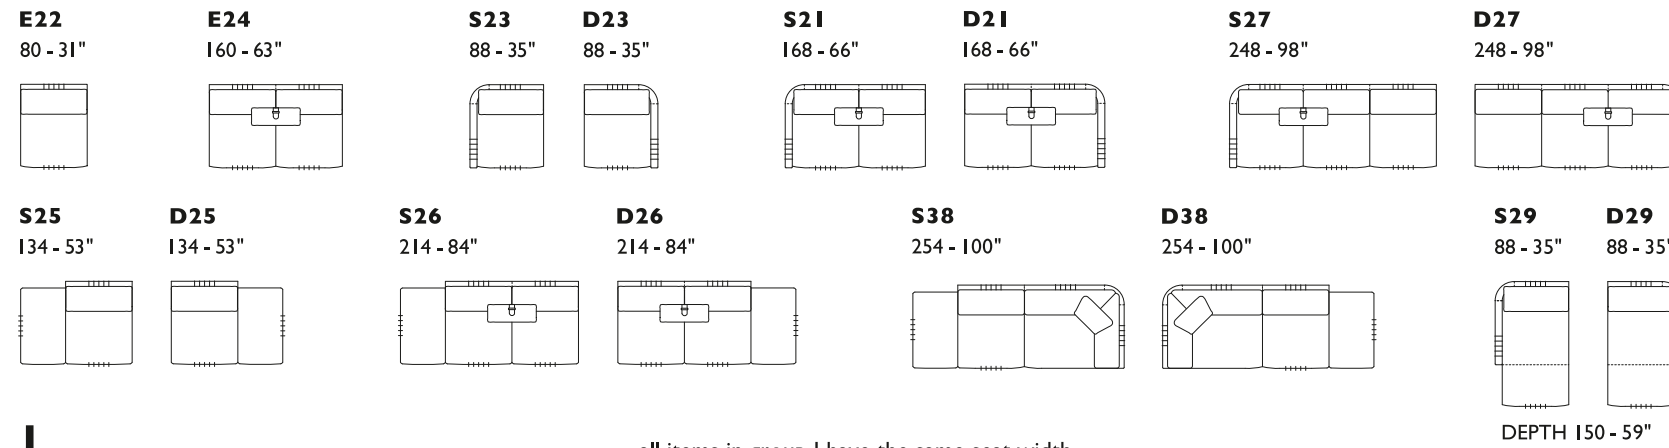

X

all items in group X have the same seat width

J

all items in group J have the same seat width

Dimensions: the first figure shows sizes in centimeters, the second in inches.
 Each piece is made by hand and has its own uniqueness. Measures may vary with a tolerance up to 3%.
 Mixing above groups (X - J) will create sectionals with different seat widths.
 Pieces S01-D01, E20, SP020-DP020 and S81-D81 are odd pieces and can be used with all above groups X - J.
 Seat depth 43 cm - 17".