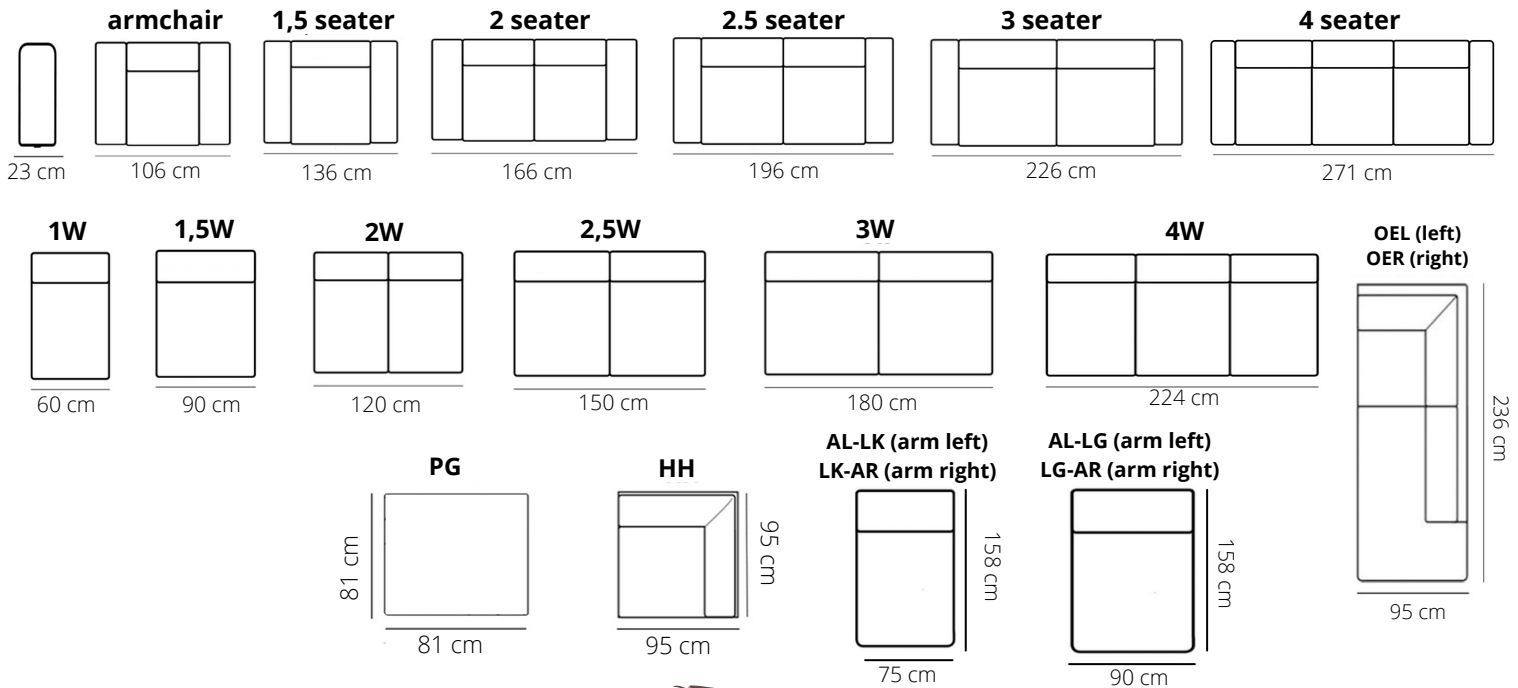

PAROS

ELEMENTS

STITCHING

pinched seam

LEGS

J-169 black

HEIGHT: 84 cm
DEPTH: 94 cm
SEAT DEPTH: 56 cm
SEAT HEIGHT: 46 cm
ARM HEIGHT: 56 cm
ARM WIDTH: 23 CM

PRODUCT INFO

FRAME

beechwood

chipboard

FILLING

polyether sticks

SUSPENSION

elastic belts

BACK