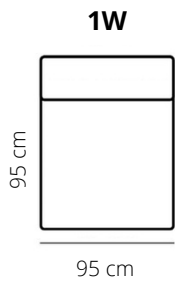

ROGER

ELEMENTS

HEIGHT: 81 cm
DEPTH: 95 cm
SEAT DEPTH: 60 cm
SEAT HEIGHT: 47 cm
ARM HEIGHT: 81 cm
ARM WIDTH: 35 cm

STITCHING

Double stitched

LEG

MLT
black

PRODUCT INFO