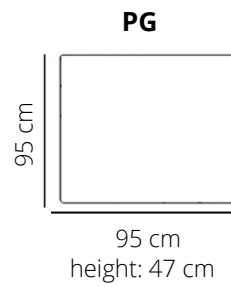

ROGER

ELEMENTS

HEIGHT: 81 cm
DEPTH: 95 cm
SEAT DEPTH: 60 cm
SEAT HEIGHT: 47 cm
ARM HEIGHT: 81 cm
ARM WIDTH: 35 cm

STITCHING

Double stitched

LEG

MLT
black

PRODUCT INFO