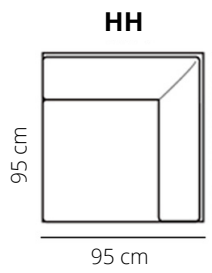

ROGER

ELEMENTS

HEIGHT: 81 cm
DEPTH: 95 cm
SEAT DEPTH: 60 cm
SEAT HEIGHT: 47 cm
ARM HEIGHT: 81 cm
ARM WIDTH: 35 cm

STITCHING

Double stitched

LEG

MLT
black

PRODUCT INFO