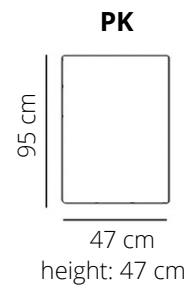

ROGER

ELEMENTS

HEIGHT: 81 cm
DEPTH: 95 cm
SEAT DEPTH: 60 cm
SEAT HEIGHT: 47 cm
ARM HEIGHT: 81 cm
ARM WIDTH: 35 cm

STITCHING

Double stitched

LEG

MLT
black

PRODUCT INFO