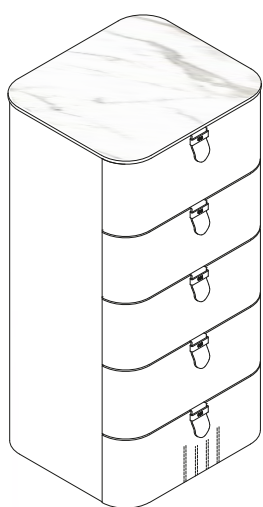

NIGHTSTAND

K035B

60 - 24"

52 - 20"

53 - 21"

CHEST

K036B

60 - 24"

52 - 20"

130 - 51"

DRESSER

K037B

121 - 48"

58 - 23"

78 - 31"

Certified massive wood frame upholstered in leather.
Top available in back lacquered glass (black or white), ceramic or marble.
Soft-close drawer slides.