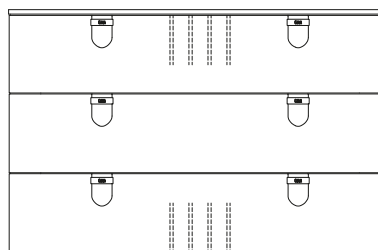

NIGHTSTAND

K035B

60 - 24"

52 - 20"

53 - 21"

CHEST

K036B

60 - 24"

52 - 20"

130 - 51"

DRESSER

K037B

121 - 48"

58 - 23"

78 - 31"

Certified massive wood frame upholstered in leather.
Top available in back lacquered glass (black or white), ceramic or marble.
Soft-close drawer slides.