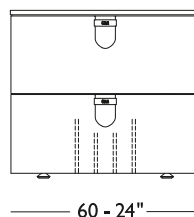

K035B

60 - 24"