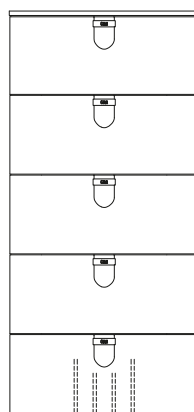

NIGHTSTAND

K035B

60 - 24"

52 - 20"

53 - 21"

CHEST

K036B

60 - 24"

52 - 20"

130 - 51"

DRESSER

K037B

121 - 48"

58 - 23"

78 - 31"

Certified massive wood frame upholstered in leather.
Top available in back lacquered glass (black or white), ceramic or marble.
Soft-close drawer slides.