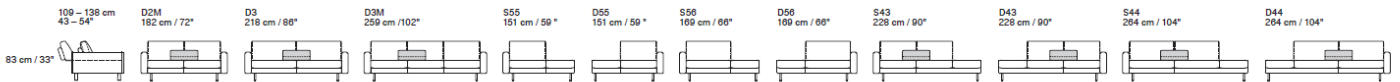

SUMMER

Summer

Each piece is made by hand and has its own uniqueness. Measures may vary with a tolerance up to 3%.
Mixing above groups (Y - J) will create sectionals with different seat widths.
Corner pieces E01 is an odd piece and can be used with all above groups Y - J.
Seat depth 60 - 89 cm / 24 - 35". Seat height 43 cm / 17".

Free Standing

Group Y

Tutti gli elementi del Gruppo Y hanno lo stesso modulo di seduta. ^{EN} All items in Group Y have the same seat width

Group J

Tutti gli elementi del Gruppo J hanno lo stesso modulo di seduta. ^{EN} All items in Group J have the same seat width