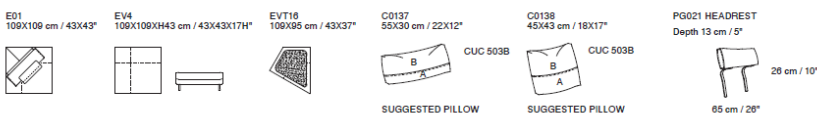

Additional Elements

CARELLI nábytek spol. s r.o.
IČ: 25231553
Vrbenská 2044/6, České Budějovice 5, 370 01 České Budějovice
Spisová značka C 16136 vedená u Krajského soudu v Českých Budějovicích.

SHOWROOM LUXUSNÍHO NÁBYTKU