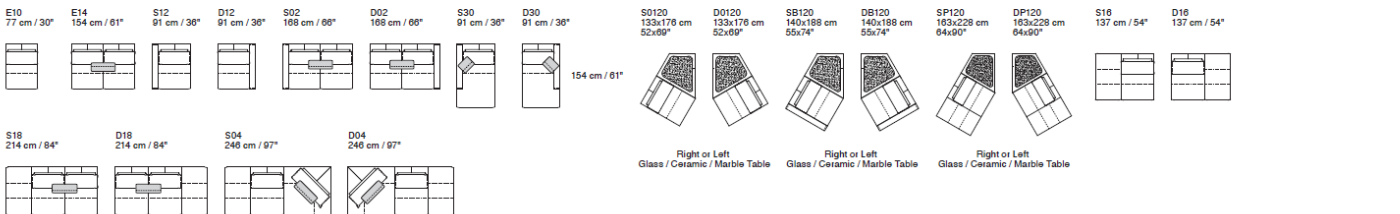

SUMMER

Summer

Each piece is made by hand and has its own uniqueness. Measures may vary with a tolerance up to 3%.
Mixing above groups (Y - J) will create sectionals with different seat widths.
Corner pieces E01 is an odd piece and can be used with all above groups Y - J.
Seat depth 60 - 89 cm / 24 - 35". Seat height 43 cm / 17".

Free Standing

Group Y

Tutti gli elementi del Gruppo Y hanno lo stesso modulo di seduta. ^{EN} All items in Group Y have the same seat width

Group J

Tutti gli elementi del Gruppo J hanno lo stesso modulo di seduta. ^{EN} All items in Group J have the same seat width