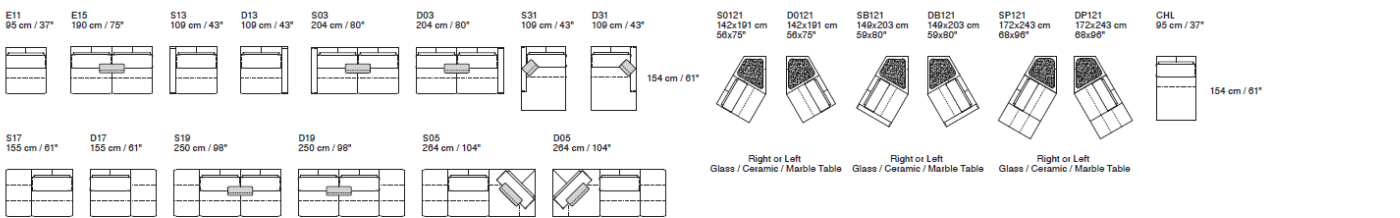

SUMMER

Summer

Each piece is made by hand and has its own uniqueness. Measures may vary with a tolerance up to 3%.
Mixing above groups (Y - J) will create sectionals with different seat widths.
Corner pieces E01 is an odd piece and can be used with all above groups Y - J.
Seat depth 60 - 89 cm / 24 - 35". Seat height 43 cm / 17".

Free Standing

Group Y

Tutti gli elementi del Gruppo Y hanno lo stesso modulo di seduta. ^{EN} All items in Group Y have the same seat width

Group J

Tutti gli elementi del Gruppo J hanno lo stesso modulo di seduta. ^{EN} All items in Group J have the same seat width