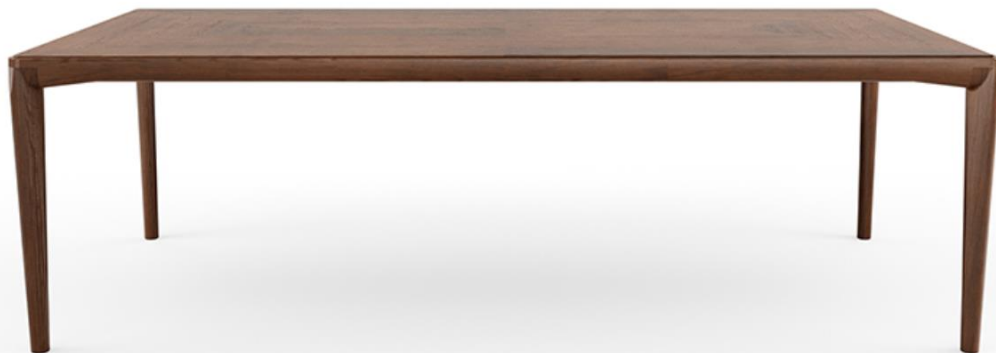

LANDON

Height: 750 mm; 29 1/2"

Width: 2000 mm; 78 3/4"

Depth: 1100 mm; 43 5/6"

Height: 750 mm; 29 1/2"

Width: 2400 mm; 94 1/2"

Depth: 1100 mm; 43 5/6"

MATERIALS