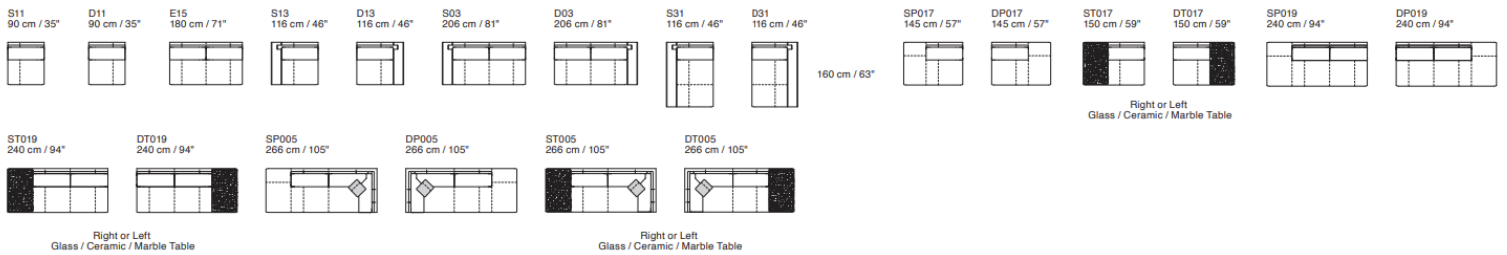

Tokyo

Free Standing

Group Y

Tutti gli elementi del Gruppo Y hanno lo stesso modulo di seduta. ^{EN} All items in Group Y have the same seat width

Group J

Tutti gli elementi del Gruppo J hanno lo stesso modulo di seduta. ^{EN} All items in Group J have the same seat width

Dimensions: the first figure shows sizes in centimeters, the second in inches.

Each piece is made by hand and has its own uniqueness. Measures may vary with a tolerance up to 3%.

Mixing above groups (Y - J) will create sectionals with different seat widths.

Corner pieces S01, D01, E36, E37, S/DB036, S/DP036, S/DT036, S/DB037, S/DP037, S/DT037 are odd pieces and can be used with all above groups Y - J. Seat depth 62 cm / 24". Seat height 43 cm / 17".

Additional Elements