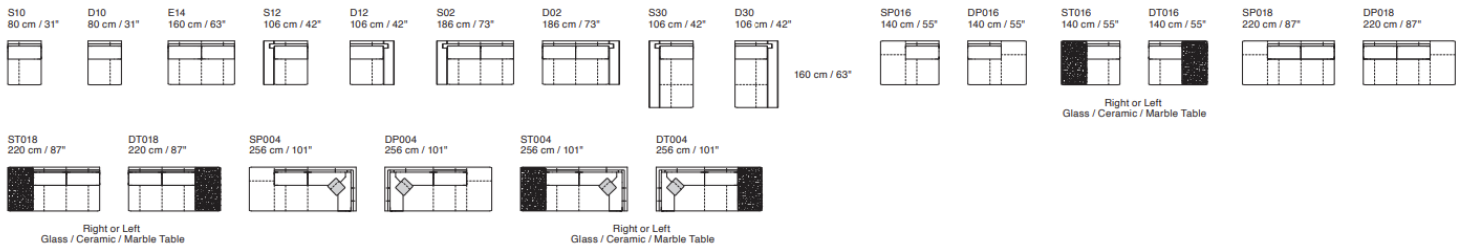

Tokyo

Free Standing

Group Y

Tutti gli elementi del Gruppo Y hanno lo stesso modulo di seduta. ^{EN} All items in Group Y have the same seat width

Group J

Tutti gli elementi del Gruppo J hanno lo stesso modulo di seduta. ^{EN} All items in Group J have the same seat width

Dimensions: the first figure shows sizes in centimeters, the second in inches.

Each piece is made by hand and has its own uniqueness. Measures may vary with a tolerance up to 3%.

Mixing above groups (Y - J) will create sectionals with different seat widths.

Corner pieces S01, D01, E36, E37, S/DB036, S/DP036, S/DT036, S/DB037, S/DP037, S/DT037 are odd pieces and can be used with all above groups Y - J. Seat depth 62 cm / 24". Seat height 43 cm / 17".

Additional Elements