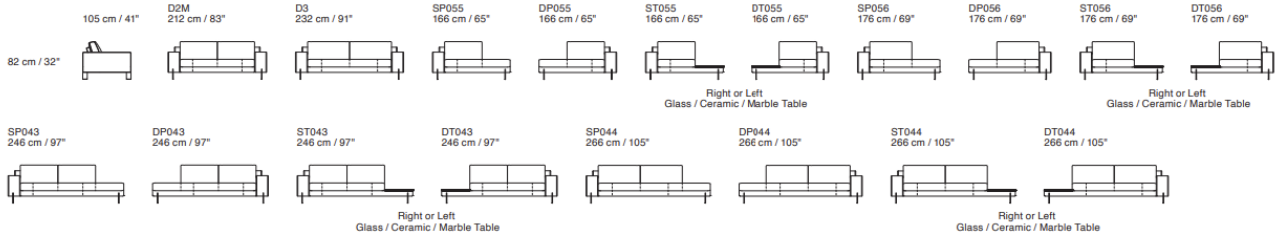

Tokyo

Free Standing

Group Y

Tutti gli elementi del Gruppo Y hanno lo stesso modulo di seduta. ^{EN} All items in Group Y have the same seat width

Group J

Tutti gli elementi del Gruppo J hanno lo stesso modulo di seduta. ^{EN} All items in Group J have the same seat width

Dimensions: the first figure shows sizes in centimeters, the second in inches.

Each piece is made by hand and has its own uniqueness. Measures may vary with a tolerance up to 3%.

Mixing above groups (Y - J) will create sectionals with different seat widths.

Corner pieces S01, D01, E36, E37, S/DB036, S/DP036, S/DT036, S/DB037, S/DP037, S/DT037 are odd pieces and can be used with all above groups Y - J. Seat depth 62 cm / 24". Seat height 43 cm / 17".

Additional Elements