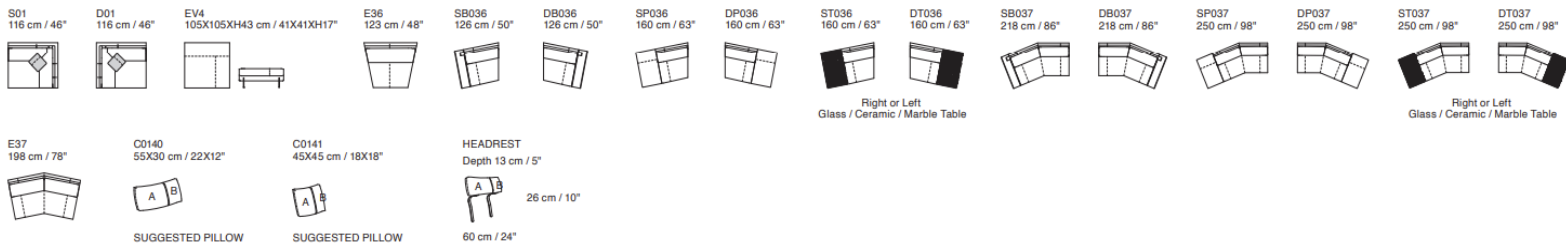

Tokyo

Free Standing

Group Y

Tutti gli elementi del Gruppo Y hanno lo stesso modulo di seduta. ^{EN} All items in Group Y have the same seat width

Group J

Tutti gli elementi del Gruppo J hanno lo stesso modulo di seduta. ^{EN} All items in Group J have the same seat width

Dimensions: the first figure shows sizes in centimeters, the second in inches.

Each piece is made by hand and has its own uniqueness. Measures may vary with a tolerance up to 3%.

Mixing above groups (Y - J) will create sectionals with different seat widths.

Corner pieces S01, D01, E36, E37, S/DB036, S/DP036, S/DT036, S/DB037, S/DP037, S/DT037 are odd pieces and can be used with all above groups Y - J. Seat depth 62 cm / 24". Seat height 43 cm / 17".

Additional Elements