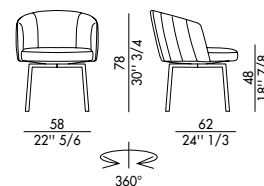

Informazioni tecniche / Technical informations

Poltroncina imbottita fissa o girevole con gambe in metallo verniciato o cromato.

Nero	V01	Titanio	V04	Cromo	CRO
Bianco	V02	Bronzo	V05	Cromo nero	CRN
Antracite	V03	Oro	V06		

Upholstered armchair with fix and swivel legs in metal painted or chromed.

Black	V01	Titanium	V04	Chrome	CRO
White	V02	Bronze	V05	Black chrome	CRN
Anthracite	V03	Gold	V06		

Rivestimento non sfoderabile.

H 140 cm x L 160 cm 3 m²

Cover not removable.

H 140 cm x L 160 cm 3 m²