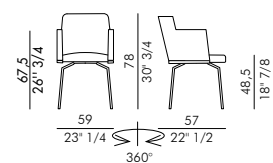

Poltroncina imbottita, ELY DIAMOND con schienale trapuntato, base girevole in metallo verniciato o cromato.

Nero	V01	Titanio	V04	Cromo	CRO
Bianco	V02	Bronzo	V05	Cromo nero	CRN
Antracite	V03	Oro	V06		

Rivestimento non sfoderabile.

H 140 cm x L 140 cm 2,80 m²

Upholstered armchair, ELY DIAMOND with a quilted backrest, with painted or chrome metal swivel base.

Black	V01	Titanium	V04	Chrome	CRO
White	V02	Bronze	V05	Black chrome	CRN
Anthracite	V03	Gold	V06		

Cover not removable.

H 140 cm x L 140 cm 2,80 m²