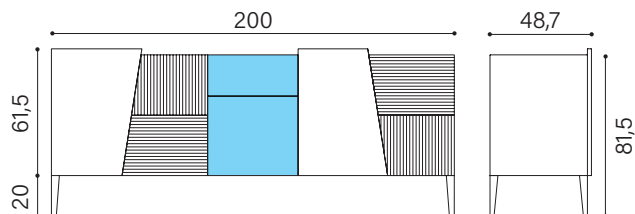

Dimensioni / Dimension

Collezione / Collection **Living & More**

Madia 5 ante battenti e cassetto / Sideboard 5 hinged doors and 1 drawer