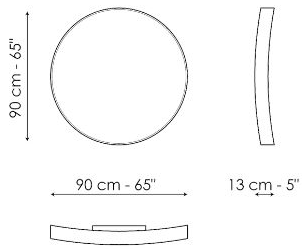

balance between the simplicity of the round shape and the sophisticated, slim metal frame that defines its contour: elements that make the Adone modern round wall mirror even more dramatic, perfect for any room in the home.

Data sheet

Adone Ø90

Width: 90cm

Depth: 13cm

Height: 90cm

Adone Ø190

Width: 19cm

Depth: 19cm

Height: 190cm

Finishes

FRAME

Plus Metal

Painted metal
Mat bronze

Painted metal
Mat lead

Metal

Painted metal
Mat anthracite grey