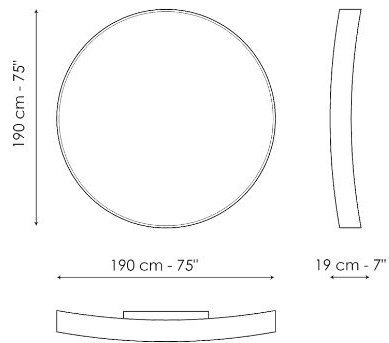

Data sheet

Adone Ø90

Width: 90cm

Depth: 13cm

Height: 90cm

Adone Ø190

Width: 19cm

Depth: 19cm

Height: 190cm

Finishes

FRAME

Plus Metal

Painted metal
Mat bronze

Painted metal
Mat lead

Metal

Painted metal
Mat anthracite grey