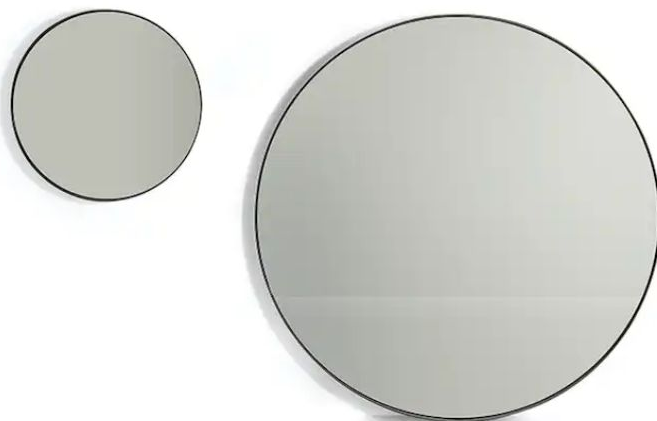

BONALDO

Adone

Designer: **Marconato and Zappa**

Adone is a collection of round mirrors with a contemporary design. Available in two versions, a smaller wall-hung version and a larger floor-standing version, these accessories feature an eye-catching outer rim. The collection focuses on the

balance between the simplicity of the round shape and the sophisticated, slim metal frame that defines its contour: elements that make the Adone modern round wall mirror even more dramatic, perfect for any room in the home.

Data sheet

Adone Ø90

Width: 90cm

Depth: 13cm

Height: 90cm

Adone Ø190

Width: 19cm

Depth: 19cm

Height: 190cm

Finishes

FRAME

Plus Metal

Painted metal
Mat bronze

Painted metal
Mat lead

Metal

Painted metal
Mat anthracite grey