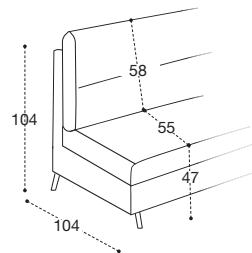

Stelvio comfort