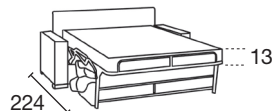

CLASSIC

BLOCK

LETTO INCLUSO / BED INCLUDED

PIEDE STANDARD STANDARD FOOT

CROMO BRUNITO
H 12 cm

**INOX
SATINATO**

**CHAMPAGNE
SATINATO**

**RAL
LUCIDO/OPACO**