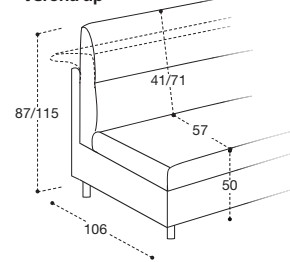

VERONA H20

STRUTTURA VERO LEGNO
REAL WOOD STRUCTURE

CUSCINO SPALLIERA
IN POLIURETANO ESPANSO
DENSITÀ 23KG/M³ RIVESTITO
IN FIBRE ACRILICHE
BACK CUSHION IN POLYURETHANE
FOAM DENSITY 23KG/M³
COVERED WITH ACRYLIC FIBRES

CUSCINO SEDUTA
IN POLIURETANO ESPANSO
DENSITÀ 35KG/M³ RIVESTITO
IN FIBRE ACRILICHE
SEAT CUSHION IN
POLYURETHANE
FOAM DENSITY 35 KG/M³
COVERED WITH ACRYLIC FIBRES

CUSCINI DI SEDUTA SFODERABILI
REMOVABLE UPHOLSTERY
FOR SITTING CUSHIONS

COMPLETAMENTE SFODERABILE
FULLY REMOVABLE COVERING

ACCESSORI OPTIONAL / OPTIONALS

TELAIO IN METALLO SOLO PER
BRACCIOLO B1 / BRACCIOLO B3
METAL FRAME ONLY FOR
ARM B1 AND B3

TELAIO IN METALLO CON TASCA
A SCELTA, SOLO PER BRACCIOLO B1/
BRACCIOLO B3
METAL FRAME WITH LEATHER
POCKET ONLY FOR ARM B1 AND B3

TASCA IN TESSUTO A SCELTA,
SOLO PER BRACCIOLO B2
FABRIC SIDE POCKET ONLY FOR
ARM B2

MECCANISMO ROLLER

LETTO INCLUSO / BED INCLUDED

VERONA SOFT: 210 cm
VERONA UP: 216 cm

Verona soft

Verona up

B1

BRACCIOLI A SCELTA INCLUSI NEL PREZZO
ARM INCLUDED IN THE PRICE

B2

B3

ELEMENTO DIVISIBILE OPTIONAL (OPZIONE DISPONIBILE SOLO PER DIVANI E TERMINALI CON LETTO INTEGRATO)

OPTIONAL DIVISIBLE ELEMENTS (OPTION ONLY AVAILABLE FOR SOFAS AND END UNITS WITH INTEGRATED BED)

POSSIBILITÀ DI RICEVERE I DIVANI O I TERMINALI CON MECCANISMO LETTO DIVISI IN PIÙ PARTI ED
IMBALLATI SEPARATAMENTE, DA MONTARE DIRETTAMENTE IN LOCO
POSSIBILITY TO RECEIVE SOFAS OR END UNITS WITH BED MECHANISM DIVIDED INTO SEPARATE PARTS
AND PACKAGED SEPARATELY, TO BE ASSEMBLED DIRECTLY ON SITE