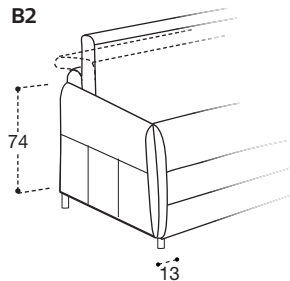

VERONA H20

STRUTTURA VERO LEGNO
REAL WOOD STRUCTURE

CUSCINO SPALLIERA
IN POLIURETANO ESPANSO
DENSITÀ 23KG/M³ RIVESTITO
IN FIBRE ACRILICHE
BACK CUSHION IN POLYURETHANE
FOAM DENSITY 23KG/M³
COVERED WITH ACRYLIC FIBRES

CUSCINO SEDUTA
IN POLIURETANO ESPANSO
DENSITÀ 35KG/M³ RIVESTITO
IN FIBRE ACRILICHE
SEAT CUSHION IN
POLYURETHANE
FOAM DENSITY 35 KG/M³
COVERED WITH ACRYLIC FIBRES

CUSCINI DI SEDUTA SFODERABILI
REMOVABLE UPHOLSTERY
FOR SITTING CUSHIONS

COMPLETAMENTE SFODERABILE
FULLY REMOVABLE COVERING

ACCESSORI OPTIONAL / OPTIONALS

TELAIO IN METALLO SOLO PER
BRACCIOLO B1 / BRACCIOLO B3
METAL FRAME ONLY FOR
ARM B1 AND B3

TELAIO IN METALLO CON TASCA
A SCELTA, SOLO PER BRACCIOLO B1/
BRACCIOLO B3
METAL FRAME WITH LEATHER
POCKET ONLY FOR ARM B1 AND B3

TASCA IN TESSUTO A SCELTA,
SOLO PER BRACCIOLO B2
FABRIC SIDE POCKET ONLY FOR
ARM B2

MECCANISMO ROLLER

LETTO INCLUSO / BED INCLUDED

VERONA SOFT: 210 cm
VERONA UP: 216 cm

Verona soft

Verona up

B1

BRACCIOLI A SCELTA INCLUSI NEL PREZZO
ARM INCLUDED IN THE PRICE

B2

B3

ELEMENTO DIVISIBILE OPTIONAL (OPZIONE DISPONIBILE SOLO PER DIVANI E TERMINALI CON LETTO INTEGRATO)

OPTIONAL DIVISIBLE ELEMENTS (OPTION ONLY AVAILABLE FOR SOFAS AND END UNITS WITH INTEGRATED BED)

POSSIBILITÀ DI RICEVERE I DIVANI O I TERMINALI CON MECCANISMO LETTO DIVISI IN PIÙ PARTI ED
IMBALLATI SEPARATAMENTE, DA MONTARE DIRETTAMENTE IN LOCO
POSSIBILITY TO RECEIVE SOFAS OR END UNITS WITH BED MECHANISM DIVIDED INTO SEPARATE PARTS
AND PACKAGED SEPARATELY, TO BE ASSEMBLED DIRECTLY ON SITE