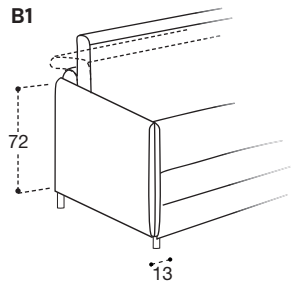

B1

BRACCIOLI A SCELTA INCLUSI NEL PREZZO
ARM INCLUDED IN THE PRICE