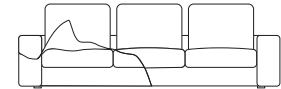

COMPLETAMENTE SFODERABILE
FULLY REMOVABLE COVERING