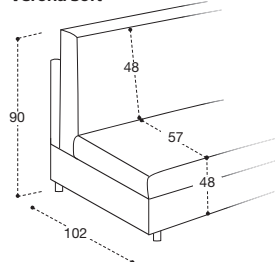

Verona soft