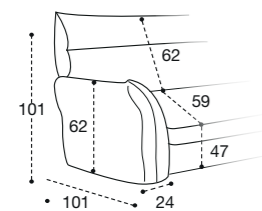

BRACCOI A SCELTA INCLUSI NEL PREZZO
ARM INCLUDED IN THE PRICE

B2