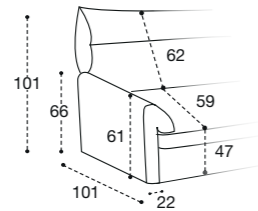

SIVIGLIA

STRUTTURA VERO LEGNO
REAL WOOD STRUCTURE

CUSCINO SPALLIERA IN POLIURETANO ESPANSO
DENSITÀ 23 KG/M³
RIVESTITA IN CLIMASOFT
BACK CUSHION:
POLYURETHANE FOAM
DENSITY 23 KG/M³
COVERED WITH CLIMASOFT

CUSCINO SEDUTA IN POLIURETANO ESPANSO
DENSITÀ 35 KG/M³
RIVESTITA IN CLIMASOFT
SITTING CUSHION:
POLYURETHANE FOAM
DENSITY 35 KG/M³
COVERED WITH CLIMASOFT

CUSCINI DI SEDUTA SFODERABILI
REMOVABLE UPHOLSTERY
FOR SITTING CUSHIONS

COMPLETAMENTE SFODERABILE
FULLY REMOVABLE COVERING

PELLE / LEATHER

TESSUTO / FABRIC

RELAX OPTIONAL

MECCANISMO RELAX ELETTRICO
CON POGGIATESTA RECLINABILE INTEGRATO
ELECTRIC RECLINING MECHANISM
WITH INTEGRATED HEADREST

COMANDO MECCANISMI ELETTRICI
COMANDO MECCANISMI ELETTRICI

STANDARD PULSANTIERA TOUCH SUL FIANCO DELLA SEDUTA
TOUCH CONTROL ON THE SIDE OF THE SEAT

OPTIONAL TELECOMANDO WIRELESS (FINO A 2 MECCANISMI)
REMOTE CONTROLLER WIRELESS (UP TO 2 MECHANISMS)

OPTIONAL CONTROLLO TRAMITE APP (PER SINGOLO MECCANISMO)
REMOTE CONTROL THROUGH APP (FOR SINGLE MECHANISM)

BATTERIA RICARICABILE SLIDE OPTIONAL
(alimenta fino a 2 meccanismi)
RECHARGEABLE BATTERY OPTIONAL (supplies up to 2 mechanisms)

LETTO OPTIONAL / OPTIONAL BED

RETE ELETTROSALDATA PRATIC
MATERASSO SILVER ANTISTATICO
SFODERABILE H 11 CM DENSITÀ 30 KG/M³
PRACTIC ELECTRO WELDED MESH, SILVER MATTRESS
WITH ANTI-STATIC AND FULLY REMOVABLE COVER

B1

BRACCOI A SCELTA INCLUSI NEL PREZZO
ARM INCLUDED IN THE PRICE

B2

B3

B4

SCocca DIVANO
SOFA

LETTO/BED OPTIONAL
Materasso - Mattress
100 x 185 x 11

RELAX
OPTIONAL

SCocca TERMINALE SX/DX
LHF/RHF SOFA

LETTO/BED OPTIONAL
Materasso - Mattress
100 x 185 x 11

RELAX
OPTIONAL

RELAX
OPTIONAL

RELAX
OPTIONAL

RELAX
OPTIONAL

SCocca CENTRALE
CENTRAL ELEMENT

LETTO/BED OPTIONAL
Materasso - Mattress
100 x 185 x 11