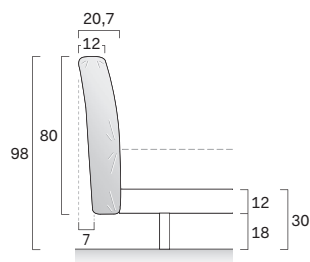

DIMENSIONI / DIMENSIONS

**Letto con giroletto ALPHA /
Bed with ALPHA surround**