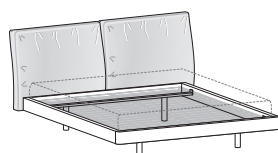

Nido is a pared-back yet elegant bed that fits well in any setting: from a modern to a more classic interior. The bed surround's geometric shapes, with mitred detailing on the corners and square legs, go beautifully with the linear design of the padded headboard, made up of two big cushions with refined stitching. The Nido bed also comes in a storage base version with manual lift mechanism, which is ideal for lifting the mattress base into the raised position, for easier bed making.

DIMENSIONI / DIMENSIONS

**Letto con giroletto ALPHA /
Bed with ALPHA surround**

**Letto con giroletto KAPPA /
Bed with KAPPA surround**

**Letto NIDO / NIDO bed
con giroletto ALPHA / with ALPHA surround**

Tessuto sfoderabile
Removable fabric

Dim. rete Base dim.	Larghezza Width	Profondità Depth	Altezza Height	Peso Weight
160x190 cm	181 cm	219 cm	98 cm	61,2 kg
160x200 cm	181 cm	229 cm	98 cm	62, kg
160x210 cm	181 cm	239 cm	98 cm	62,8 kg
180x200 cm	201 cm	229 cm	98 cm	66,5 kg
180x210 cm	201 cm	239 cm	98 cm	67,3 kg

**Letto NIDO / NIDO bed
con giroletto KAPPA /with KAPPA surround**

Dim. rete Base dim.	Larghezza Width	Profondità Depth	Altezza Height	Peso Weight
160x190 cm	181 cm	219 cm	98 cm	107,6 kg
160x200 cm	181 cm	229 cm	98 cm	109,2 kg