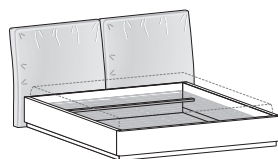

Nido is a pared-back yet elegant bed that fits well in any setting: from a modern to a more classic interior. The bed surround's geometric shapes, with mitred detailing on the corners and square legs, go beautifully with the linear design of the padded headboard, made up of two big cushions with refined stitching. The Nido bed also comes in a storage base version with manual lift mechanism, which is ideal for lifting the mattress base into the raised position, for easier bed making.

DIMENSIONI / DIMENSIONS

**Letto con giroletto ALPHA /
Bed with ALPHA surround**

**Letto con giroletto KAPPA /
Bed with KAPPA surround**

**Letto NIDO / NIDO bed
con giroletto ALPHA / with ALPHA surround**

Tessuto sfoderabile
Removable fabric

Dim. rete Base dim.	Larghezza Width	Profondità Depth	Altezza Height	Peso Weight
160x190 cm	181 cm	219 cm	98 cm	61,2 kg
160x200 cm	181 cm	229 cm	98 cm	62, kg
160x210 cm	181 cm	239 cm	98 cm	62,8 kg
180x200 cm	201 cm	229 cm	98 cm	66,5 kg
180x210 cm	201 cm	239 cm	98 cm	67,3 kg

**Letto NIDO / NIDO bed
con giroletto KAPPA /with KAPPA surround**

Dim. rete Base dim.	Larghezza Width	Profondità Depth	Altezza Height	Peso Weight
160x190 cm	181 cm	219 cm	98 cm	107,6 kg
160x200 cm	181 cm	229 cm	98 cm	109,2 kg