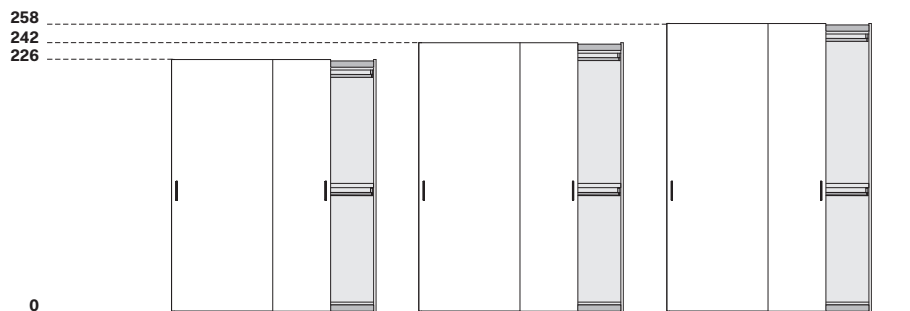

MODULI SCORREVOLI / SLIDING MODULES

ALTEZZA / HEIGHT

Altezza comprensiva di piedino regolabile.

Height includes adjustable foot.

Per l'altezza finita dell'armadio, aggiungere 2 cm di ingombro del carrello dell'anta.

To get the finished height of the wardrobe, add 2 cm to allow for the space taken up by the door's runner.