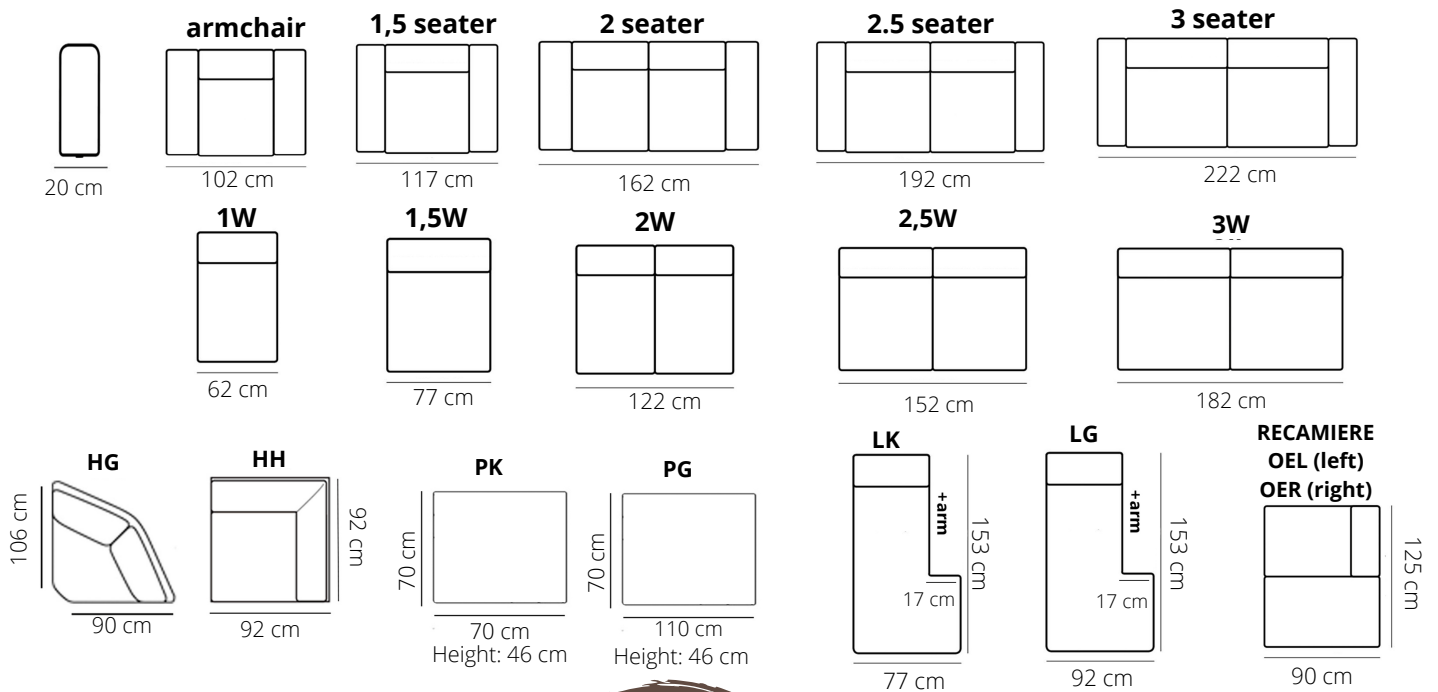

RIVERTON

ELEMENTS

STITCHING

flat stitching

LEGS

P in ALU

RT in:

varnished
or
brut

dark wood

black

HEIGHT: 83 cm
DEPTH: 90 cm
SEAT DEPTH: 57 cm
SEAT HEIGHT: 44 cm
ARM HEIGHT: 60 cm

PRODUCT INFO

FRAME

beechwood

chipboard

FILLING