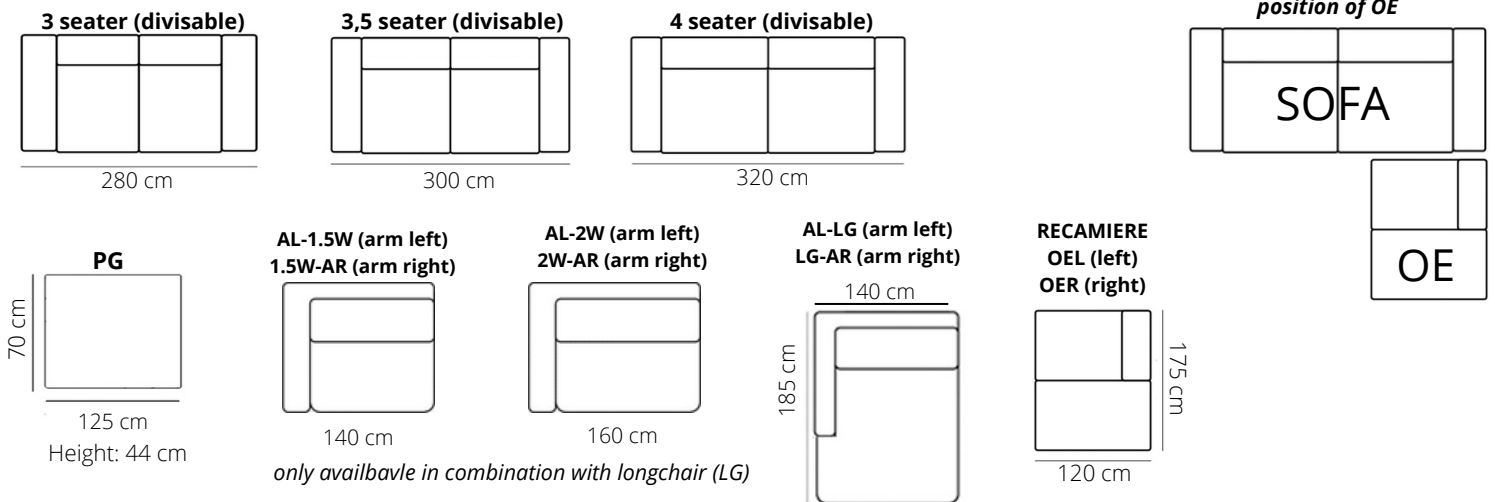

FARGO

ELEMENTS

STITCHING

flat seam

HEIGHT: 80 cm
DEPTH: 120 cm
SEAT DEPTH: 77 cm
SEAT HEIGHT: 44 cm
ARM HEIGHT: 60 cm

PRODUCT INFO

FRAME

beechwood

SEAT

This sofa has loose seat and back cushions

Fabrics and L60 only

Decorative cushions separately available in 75x62 cm or 53x53 cm