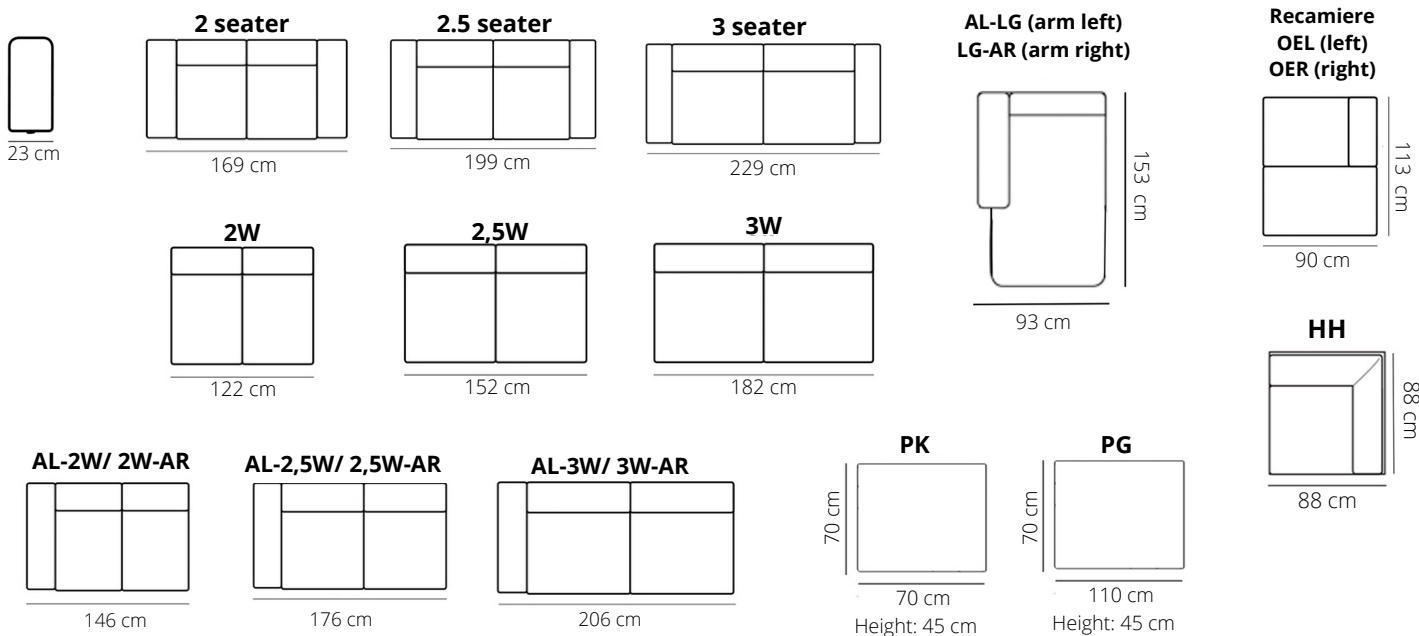

MISSOURI

ELEMENTS

STITCHING

flat seam

LEGS

NAM
black

HEIGHT: 82 cm
DEPTH: 90 cm
SEAT DEPTH: 55 cm
SEAT HEIGHT: 45 cm
ARM HEIGHT: 64 cm

PRODUCT INFO