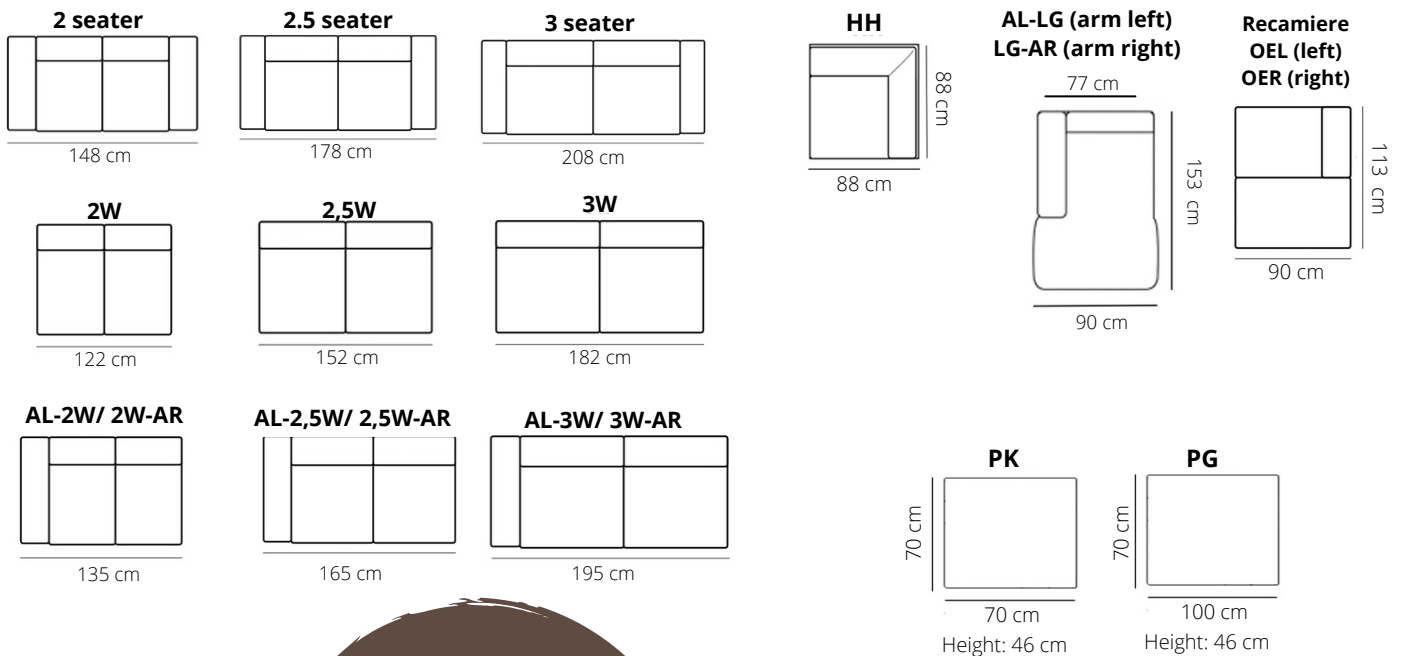

SAVANNA

ELEMENTS

HEIGHT: 83 cm
DEPTH: 90 cm
SEAT DEPTH: 55 cm
SEAT HEIGHT: 46 cm
ARM HEIGHT: 70 cm

STITCHING

flat seam

LEGS

NC15

black or alu