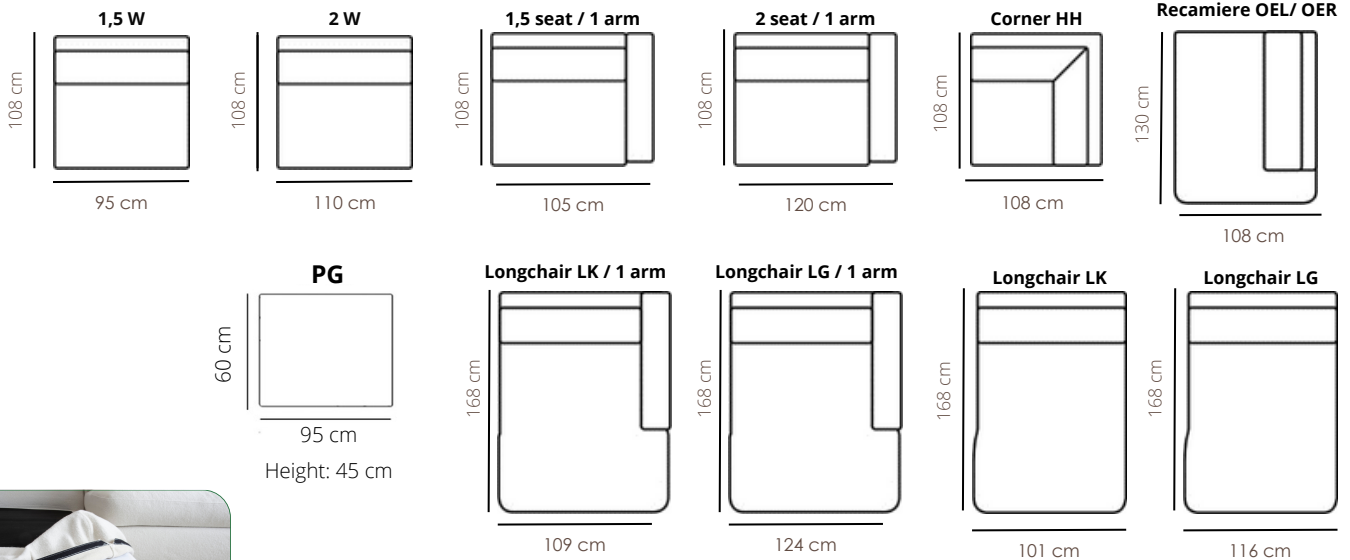

CHRISTOPHER

ELEMENTS

removable cover

STITCHING

flat seam

HEIGHT: 83 cm
DEPTH: 108 cm
SEAT DEPTH: 70 cm
SEAT HEIGHT: 45 cm
ARM HEIGHT: 64 cm

PRODUCT INFO

FRAME