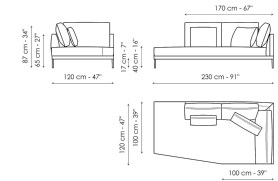

Data sheet

Sofa 275

Width: 275cm
Depth: 100cm
Height: 87cm

Sofa 245 - 2 seats

Width: 245cm
Depth: 100cm
Height: 87cm

Sofa 245 - 3 seats

Width: 245cm
Depth: 100cm
Height: 87cm

Sofa 205

Width: 205cm
Depth: 100cm
Height: 87cm

Sofa 175

Width: 175cm
Depth: 100cm
Height: 87cm

End section sofa 225 - 2 seats

Width: 225cm
Depth: 100cm
Height: 87cm

End section sofa 225 - 3 seats

Width: 225cm
Depth: 100cm
Height: 87cm

End section sofa 190

Width: 190cm
Depth: 100cm
Height: 87cm

End section sofa 160

Width: 160cm
Depth: 100cm
Height: 87cm

Meridiana 230x120

Width: 100cm
Depth: 210cm
Height: 87cm

Meridiana 210x100

Width: cm
Depth: cm
Height: cm

Chaise longue 100x160

Width: 100cm
Depth: 160cm
Height: 87cm

Corner

Width: 100cm
Depth: 100cm
Height: 87cm

Armchair H 75

Width: 75cm
Depth: 77cm
Height: 65cm

Armchair H 87

Width: 75cm
Depth: 88cm
Height: 87cm