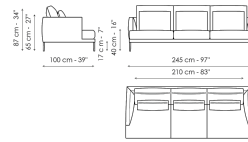

Data sheet

Sofa 275

Width: 275cm
Depth: 100cm
Height: 87cm

Sofa 245 - 2 seats

Width: 245cm
Depth: 100cm
Height: 87cm

Sofa 245 - 3 seats

Width: 245cm
Depth: 100cm
Height: 87cm

Sofa 205

Width: 205cm
Depth: 100cm
Height: 87cm

Sofa 175

Width: 175cm
Depth: 100cm
Height: 87cm

End section sofa 225 - 2 seats

Width: 225cm
Depth: 100cm
Height: 87cm

End section sofa 225 - 3 seats

Width: 225cm
Depth: 100cm
Height: 87cm

End section sofa 190

Width: 190cm
Depth: 100cm
Height: 87cm

End section sofa 160

Width: 160cm
Depth: 100cm
Height: 87cm

Meridiana 230x120

Width: 100cm
Depth: 210cm
Height: 87cm

Meridiana 210x100

Width: cm
Depth: cm
Height: cm

Chaise longue 100x160

Width: 100cm
Depth: 160cm
Height: 87cm

Corner

Width: 100cm
Depth: 100cm
Height: 87cm

Armchair H 75

Width: 75cm
Depth: 77cm
Height: 65cm

Armchair H 87

Width: 75cm
Depth: 88cm
Height: 87cm