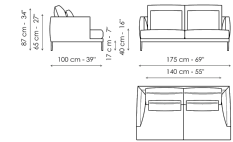

Data sheet

Sofa 275

Width: 275cm
Depth: 100cm
Height: 87cm

Sofa 245 - 2 seats

Width: 245cm
Depth: 100cm
Height: 87cm

Sofa 245 - 3 seats

Width: 245cm
Depth: 100cm
Height: 87cm

Sofa 205

Width: 205cm
Depth: 100cm
Height: 87cm

Sofa 175

Width: 175cm
Depth: 100cm
Height: 87cm

End section sofa 225 - 2 seats

Width: 225cm
Depth: 100cm
Height: 87cm

End section sofa 225 - 3 seats

Width: 225cm
Depth: 100cm
Height: 87cm

End section sofa 190

Width: 190cm
Depth: 100cm
Height: 87cm

End section sofa 160

Width: 160cm
Depth: 100cm
Height: 87cm

Meridiana 230x120

Width: 100cm
Depth: 210cm
Height: 87cm

Meridiana 210x100

Width: cm
Depth: cm
Height: cm

Chaise longue 100x160

Width: 100cm
Depth: 160cm
Height: 87cm

Corner

Width: 100cm
Depth: 100cm
Height: 87cm

Armchair H 75

Width: 75cm
Depth: 77cm
Height: 65cm

Armchair H 87

Width: 75cm
Depth: 88cm
Height: 87cm