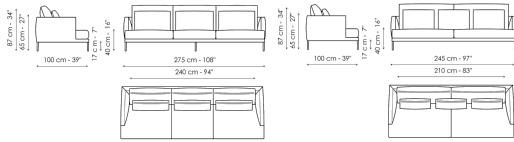

Data sheet

Sofa 275

Width: 275cm
Depth: 100cm
Height: 87cm

Sofa 245 - 2 seats

Width: 245cm
Depth: 100cm
Height: 87cm

Sofa 245 - 3 seats

Width: 245cm
Depth: 100cm
Height: 87cm

Sofa 205

Width: 205cm
Depth: 100cm
Height: 87cm

Sofa 175

Width: 175cm
Depth: 100cm
Height: 87cm

End section sofa 225 - 2 seats

Width: 225cm
Depth: 100cm
Height: 87cm

End section sofa 225 - 3 seats

Width: 225cm
Depth: 100cm
Height: 87cm

End section sofa 190

Width: 190cm
Depth: 100cm
Height: 87cm

End section sofa 160

Width: 160cm
Depth: 100cm
Height: 87cm

Meridiana 230x120

Width: 100cm
Depth: 210cm
Height: 87cm

Meridiana 210x100

Width: cm
Depth: cm
Height: cm

Chaise longue 100x160

Width: 100cm
Depth: 160cm
Height: 87cm

Corner

Width: 100cm
Depth: 100cm
Height: 87cm

Armchair H 75

Width: 75cm
Depth: 77cm
Height: 65cm

Armchair H 87

Width: 75cm
Depth: 88cm
Height: 87cm