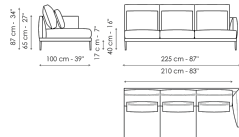

Data sheet

Sofa 275

Width: 275cm
Depth: 100cm
Height: 87cm

Sofa 245 - 2 seats

Width: 245cm
Depth: 100cm
Height: 87cm

Sofa 245 - 3 seats

Width: 245cm
Depth: 100cm
Height: 87cm

Sofa 205

Width: 205cm
Depth: 100cm
Height: 87cm

Sofa 175

Width: 175cm
Depth: 100cm
Height: 87cm

End section sofa 225 - 2 seats

Width: 225cm
Depth: 100cm
Height: 87cm

End section sofa 225 - 3 seats

Width: 225cm
Depth: 100cm
Height: 87cm

End section sofa 190

Width: 190cm
Depth: 100cm
Height: 87cm

End section sofa 160

Width: 160cm
Depth: 100cm
Height: 87cm

Meridiana 230x120

Width: 100cm
Depth: 210cm
Height: 87cm

Meridiana 210x100

Width: cm
Depth: cm
Height: cm

Chaise longue 100x160

Width: 100cm
Depth: 160cm
Height: 87cm

Corner

Width: 100cm
Depth: 100cm
Height: 87cm

Armchair H 75

Width: 75cm
Depth: 77cm
Height: 65cm

Armchair H 87

Width: 75cm
Depth: 88cm
Height: 87cm