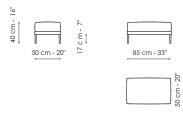

Data sheet

Sofa 275

Width: 275cm
Depth: 100cm
Height: 87cm

Sofa 245 - 2 seats

Width: 245cm
Depth: 100cm
Height: 87cm

Sofa 245 - 3 seats

Width: 245cm
Depth: 100cm
Height: 87cm

Sofa 205

End section sofa 190

Width: 190cm
Depth: 100cm
Height: 87cm

End section sofa 160

Width: 160cm
Depth: 100cm
Height: 87cm

Meridiana 230x120

Width: 100cm
Depth: 210cm
Height: 87cm

Meridiana 210x100

Width: cm
Depth: cm
Height: cm

Chaise longue 100x160

Width: 100cm
Depth: 160cm
Height: 87cm

Corner

Width: 100cm
Depth: 100cm
Height: 87cm

Armchair H 75

Width: 75cm
Depth: 77cm
Height: 65cm

Armchair H 87

Width: 75cm
Depth: 88cm
Height: 87cm

Pouf 100x100

Width: 100cm
Depth: 100cm
Height: 40cm

Pouf 85x50

Width: 85cm
Depth: 50cm
Height: 40cm

Pouf 75x50

Width: 75cm
Depth: 50cm
Height: 40cm

Cover

Fabric - 900