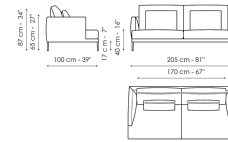

Data sheet

Sofa 275

Width: 275cm
Depth: 100cm
Height: 87cm

Sofa 245 - 2 seats

Width: 245cm
Depth: 100cm
Height: 87cm

Sofa 245 - 3 seats

Width: 245cm
Depth: 100cm
Height: 87cm

Sofa 205

Width: 205cm
Depth: 100cm
Height: 87cm

Sofa 175

Width: 175cm
Depth: 100cm
Height: 87cm

End section sofa 225 - 2 seats

Width: 225cm
Depth: 100cm
Height: 87cm

End section sofa 225 - 3 seats

Width: 225cm
Depth: 100cm
Height: 87cm

End section sofa 190

Width: 190cm
Depth: 100cm
Height: 87cm

End section sofa 160

Width: 160cm
Depth: 100cm
Height: 87cm

Meridiana 230x120

Width: 100cm
Depth: 210cm
Height: 87cm

Meridiana 210x100

Width: cm
Depth: cm
Height: cm

Chaise longue 100x160

Width: 100cm
Depth: 160cm
Height: 87cm

Corner

Width: 100cm
Depth: 100cm
Height: 87cm

Armchair H 75

Width: 75cm
Depth: 77cm
Height: 65cm

Armchair H 87

Width: 75cm
Depth: 88cm
Height: 87cm