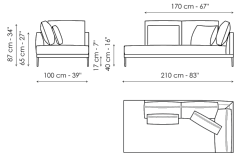

Data sheet

Sofa 275

Width: 275cm
Depth: 100cm
Height: 87cm

Sofa 245 - 2 seats

Width: 245cm
Depth: 100cm
Height: 87cm

Sofa 245 - 3 seats

Width: 245cm
Depth: 100cm
Height: 87cm

Sofa 205

Width: 205cm
Depth: 100cm
Height: 87cm

Sofa 175

Width: 175cm
Depth: 100cm
Height: 87cm

End section sofa 225 - 2 seats

Width: 225cm
Depth: 100cm
Height: 87cm

End section sofa 225 - 3 seats

Width: 225cm
Depth: 100cm
Height: 87cm

End section sofa 190

Width: 190cm
Depth: 100cm
Height: 87cm

End section sofa 160

Width: 160cm
Depth: 100cm
Height: 87cm

Meridiana 230x120

Width: 100cm
Depth: 210cm
Height: 87cm

Meridiana 210x100

Width: cm
Depth: cm
Height: cm

Chaise longue 100x160

Width: 100cm
Depth: 160cm
Height: 87cm

Corner

Width: 100cm
Depth: 100cm
Height: 87cm

Armchair H 75

Width: 75cm
Depth: 77cm
Height: 65cm

Armchair H 87

Width: 75cm
Depth: 88cm
Height: 87cm