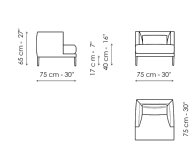

Data sheet

Sofa 275

Width: 275cm
Depth: 100cm
Height: 87cm

Sofa 245 - 2 seats

Width: 245cm
Depth: 100cm
Height: 87cm

Sofa 245 - 3 seats

Width: 245cm
Depth: 100cm
Height: 87cm

Sofa 205

Width: 205cm
Depth: 100cm
Height: 87cm

Sofa 175

Width: 175cm
Depth: 100cm
Height: 87cm

End section sofa 225 - 2 seats

Width: 225cm
Depth: 100cm
Height: 87cm

End section sofa 225 - 3 seats

Width: 225cm
Depth: 100cm
Height: 87cm

End section sofa 190

Width: 190cm
Depth: 100cm
Height: 87cm

End section sofa 160

Width: 160cm
Depth: 100cm
Height: 87cm

Meridiana 230x120

Width: 100cm
Depth: 210cm
Height: 87cm

Meridiana 210x100

Width: cm
Depth: cm
Height: cm

Chaise longue 100x160

Width: 100cm
Depth: 160cm
Height: 87cm

Corner

Width: 100cm
Depth: 100cm
Height: 87cm

Armchair H 75

Width: 75cm
Depth: 77cm
Height: 65cm

Armchair H 87

Width: 75cm
Depth: 88cm
Height: 87cm