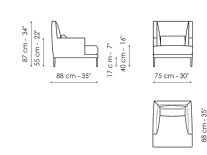

Width: 205cm
Depth: 100cm
Height: 87cm

Sofa 175

Width: 175cm
Depth: 100cm
Height: 87cm

End section sofa 225 - 2 seats

Width: 225cm
Depth: 100cm
Height: 87cm

End section sofa 225 - 3 seats

Width: 225cm
Depth: 100cm
Height: 87cm

End section sofa 190

Width: 190cm
Depth: 100cm
Height: 87cm

End section sofa 160

Width: 160cm
Depth: 100cm
Height: 87cm

Meridiana 230x120

Width: 100cm
Depth: 210cm
Height: 87cm

Meridiana 210x100

Width: cm
Depth: cm
Height: cm

Chaise longue 100x160

Width: 100cm
Depth: 160cm
Height: 87cm

Corner

Width: 100cm
Depth: 100cm
Height: 87cm

Armchair H 75

Width: 75cm
Depth: 77cm
Height: 65cm

Armchair H 87

Width: 75cm
Depth: 88cm
Height: 87cm

Pouf 100x100

Width: 100cm
Depth: 100cm
Height: 40cm

Pouf 85x50

Width: 85cm
Depth: 50cm
Height: 40cm

Pouf 75x50

Width: 75cm
Depth: 50cm
Height: 40cm

Cover

Fabric - 900