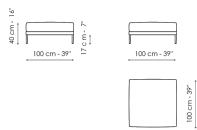

Width: 205cm
Depth: 100cm
Height: 87cm

Sofa 175

Width: 175cm
Depth: 100cm
Height: 87cm

End section sofa 225 - 2 seats

Width: 225cm
Depth: 100cm
Height: 87cm

End section sofa 225 - 3 seats

Width: 225cm
Depth: 100cm
Height: 87cm

End section sofa 190

Width: 190cm
Depth: 100cm
Height: 87cm

End section sofa 160

Width: 160cm
Depth: 100cm
Height: 87cm

Meridiana 230x120

Width: 100cm
Depth: 210cm
Height: 87cm

Meridiana 210x100

Width: cm
Depth: cm
Height: cm

Chaise longue 100x160

Width: 100cm
Depth: 160cm
Height: 87cm

Corner

Width: 100cm
Depth: 100cm
Height: 87cm

Armchair H 75

Width: 75cm
Depth: 77cm
Height: 65cm

Armchair H 87

Width: 75cm
Depth: 88cm
Height: 87cm

Pouf 100x100

Width: 100cm
Depth: 100cm
Height: 40cm

Pouf 85x50

Width: 85cm
Depth: 50cm
Height: 40cm

Pouf 75x50

Width: 75cm
Depth: 50cm
Height: 40cm

Cover

Fabric - 900