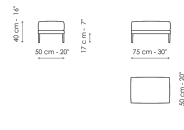

Data sheet

Sofa 275

Width: 275cm
Depth: 100cm
Height: 87cm

Sofa 245 - 2 seats

Width: 245cm
Depth: 100cm
Height: 87cm

Sofa 245 - 3 seats

Width: 245cm
Depth: 100cm
Height: 87cm

Sofa 205

End section sofa 190

Width: 190cm
Depth: 100cm
Height: 87cm

End section sofa 160

Width: 160cm
Depth: 100cm
Height: 87cm

Meridiana 230x120

Width: 100cm
Depth: 210cm
Height: 87cm

Meridiana 210x100

Width: cm
Depth: cm
Height: cm

Chaise longue 100x160

Width: 100cm
Depth: 160cm
Height: 87cm

Corner

Width: 100cm
Depth: 100cm
Height: 87cm

Armchair H 75

Width: 75cm
Depth: 77cm
Height: 65cm

Armchair H 87

Width: 75cm
Depth: 88cm
Height: 87cm

Pouf 100x100

Width: 100cm
Depth: 100cm
Height: 40cm

Pouf 85x50

Width: 85cm
Depth: 50cm
Height: 40cm

Pouf 75x50

Width: 75cm
Depth: 50cm
Height: 40cm

Cover

Fabric - 900