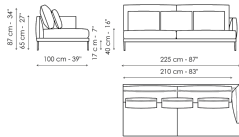

Data sheet

Sofa 275

Width: 275cm
Depth: 100cm
Height: 87cm

Sofa 245 - 2 seats

Width: 245cm
Depth: 100cm
Height: 87cm

Sofa 245 - 3 seats

Width: 245cm
Depth: 100cm
Height: 87cm

Sofa 205

Width: 205cm
Depth: 100cm
Height: 87cm

Sofa 175

Width: 175cm
Depth: 100cm
Height: 87cm

End section sofa 225 - 2 seats

Width: 225cm
Depth: 100cm
Height: 87cm

End section sofa 225 - 3 seats

Width: 225cm
Depth: 100cm
Height: 87cm

End section sofa 190

Width: 190cm
Depth: 100cm
Height: 87cm

End section sofa 160

Width: 160cm
Depth: 100cm
Height: 87cm

Meridiana 230x120

Width: 100cm
Depth: 210cm
Height: 87cm

Meridiana 210x100

Width: cm
Depth: cm
Height: cm

Chaise longue 100x160

Width: 100cm
Depth: 160cm
Height: 87cm

Corner

Width: 100cm
Depth: 100cm
Height: 87cm

Armchair H 75

Width: 75cm
Depth: 77cm
Height: 65cm

Armchair H 87

Width: 75cm
Depth: 88cm
Height: 87cm