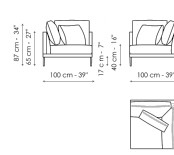

Data sheet

Sofa 275

Width: 275cm
Depth: 100cm
Height: 87cm

Sofa 245 - 2 seats

Width: 245cm
Depth: 100cm
Height: 87cm

Sofa 245 - 3 seats

Width: 245cm
Depth: 100cm
Height: 87cm

Sofa 205

Width: 205cm
Depth: 100cm
Height: 87cm

Sofa 175

Width: 175cm
Depth: 100cm
Height: 87cm

End section sofa 225 - 2 seats

Width: 225cm
Depth: 100cm
Height: 87cm

End section sofa 225 - 3 seats

Width: 225cm
Depth: 100cm
Height: 87cm

End section sofa 190

Width: 190cm
Depth: 100cm
Height: 87cm

End section sofa 160

Width: 160cm
Depth: 100cm
Height: 87cm

Meridiana 230x120

Width: 100cm
Depth: 210cm
Height: 87cm

Meridiana 210x100

Width: cm
Depth: cm
Height: cm

Chaise longue 100x160

Width: 100cm
Depth: 160cm
Height: 87cm

Corner

Width: 100cm
Depth: 100cm
Height: 87cm

Armchair H 75

Width: 75cm
Depth: 77cm
Height: 65cm

Armchair H 87

Width: 75cm
Depth: 88cm
Height: 87cm