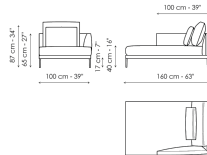

Data sheet

Sofa 275

Width: 275cm
Depth: 100cm
Height: 87cm

Sofa 245 - 2 seats

Width: 245cm
Depth: 100cm
Height: 87cm

Sofa 245 - 3 seats

Width: 245cm
Depth: 100cm
Height: 87cm

Sofa 205

Width: 205cm
Depth: 100cm
Height: 87cm

Sofa 175

Width: 175cm
Depth: 100cm
Height: 87cm

End section sofa 225 - 2 seats

Width: 225cm
Depth: 100cm
Height: 87cm

End section sofa 225 - 3 seats

Width: 225cm
Depth: 100cm
Height: 87cm

End section sofa 190

Width: 190cm
Depth: 100cm
Height: 87cm

End section sofa 160

Width: 160cm
Depth: 100cm
Height: 87cm

Meridiana 230x120

Width: 100cm
Depth: 210cm
Height: 87cm

Meridiana 210x100

Width: cm
Depth: cm
Height: cm

Chaise longue 100x160

Width: 100cm
Depth: 160cm
Height: 87cm

Corner

Width: 100cm
Depth: 100cm
Height: 87cm

Armchair H 75

Width: 75cm
Depth: 77cm
Height: 65cm

Armchair H 87

Width: 75cm
Depth: 88cm
Height: 87cm