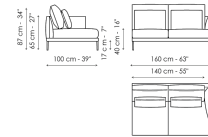

Data sheet

Sofa 275

Width: 275cm
Depth: 100cm
Height: 87cm

Sofa 245 - 2 seats

Width: 245cm
Depth: 100cm
Height: 87cm

Sofa 245 - 3 seats

Width: 245cm
Depth: 100cm
Height: 87cm

Sofa 205

Width: 205cm
Depth: 100cm
Height: 87cm

Sofa 175

Width: 175cm
Depth: 100cm
Height: 87cm

End section sofa 225 - 2 seats

Width: 225cm
Depth: 100cm
Height: 87cm

End section sofa 225 - 3 seats

Width: 225cm
Depth: 100cm
Height: 87cm

End section sofa 190

Width: 190cm
Depth: 100cm
Height: 87cm

End section sofa 160

Width: 160cm
Depth: 100cm
Height: 87cm

Meridiana 230x120

Width: 100cm
Depth: 210cm
Height: 87cm

Meridiana 210x100

Width: cm
Depth: cm
Height: cm

Chaise longue 100x160

Width: 100cm
Depth: 160cm
Height: 87cm

Corner

Width: 100cm
Depth: 100cm
Height: 87cm

Armchair H 75

Width: 75cm
Depth: 77cm
Height: 65cm

Armchair H 87

Width: 75cm
Depth: 88cm
Height: 87cm