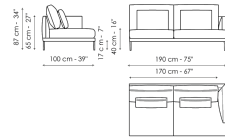

Data sheet

Sofa 275

Width: 275cm
Depth: 100cm
Height: 87cm

Sofa 245 - 2 seats

Width: 245cm
Depth: 100cm
Height: 87cm

Sofa 245 - 3 seats

Width: 245cm
Depth: 100cm
Height: 87cm

Sofa 205

Width: 205cm
Depth: 100cm
Height: 87cm

Sofa 175

Width: 175cm
Depth: 100cm
Height: 87cm

End section sofa 225 - 2 seats

Width: 225cm
Depth: 100cm
Height: 87cm

End section sofa 225 - 3 seats

Width: 225cm
Depth: 100cm
Height: 87cm

End section sofa 190

Width: 190cm
Depth: 100cm
Height: 87cm

End section sofa 160

Width: 160cm
Depth: 100cm
Height: 87cm

Meridiana 230x120

Width: 100cm
Depth: 210cm
Height: 87cm

Meridiana 210x100

Width: cm
Depth: cm
Height: cm

Chaise longue 100x160

Width: 100cm
Depth: 160cm
Height: 87cm

Corner

Width: 100cm
Depth: 100cm
Height: 87cm

Armchair H 75

Width: 75cm
Depth: 77cm
Height: 65cm

Armchair H 87

Width: 75cm
Depth: 88cm
Height: 87cm