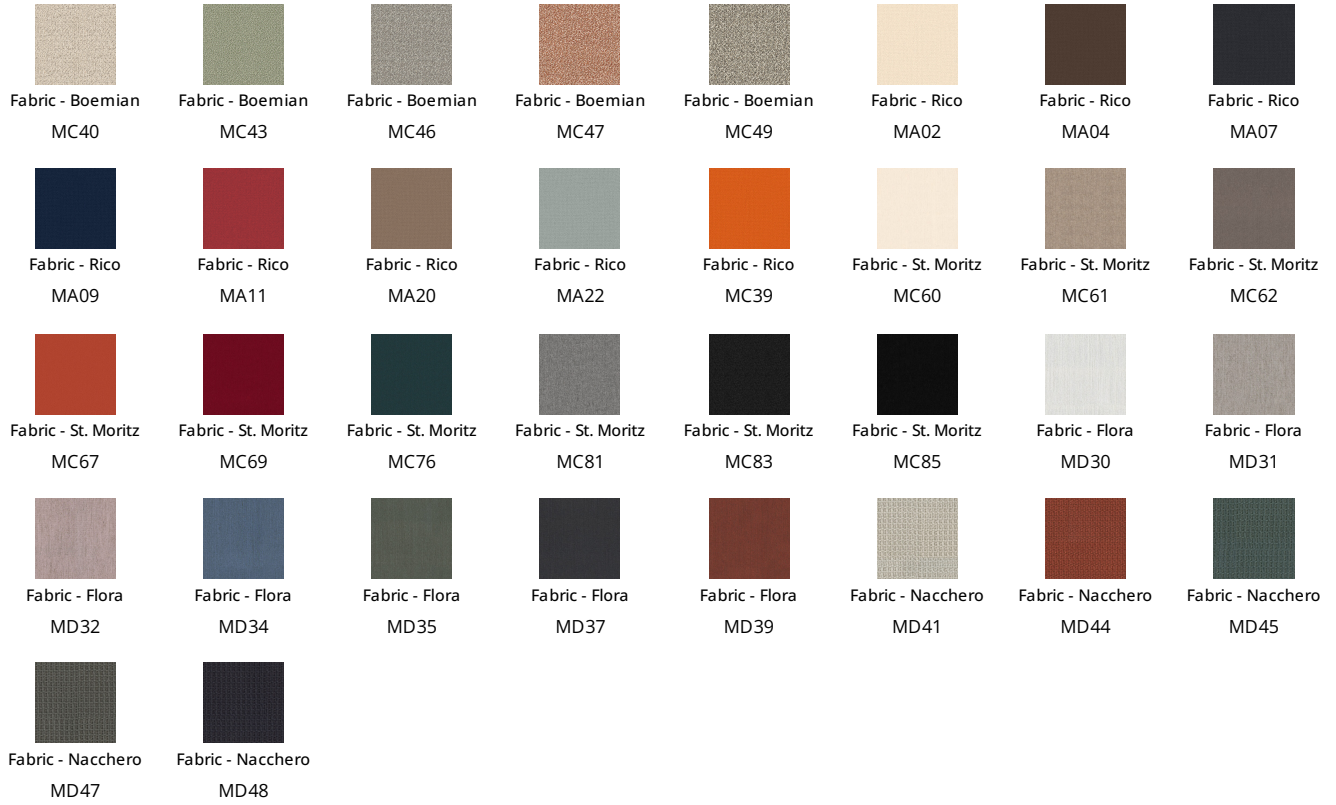

## Cover

**Fabric - 900**

Fabric - Azimut  
9B02

Fabric - Azimut  
9B08

Fabric - Azimut  
9B17

Fabric - Azimut  
9B22

Fabric - Azimut  
9B26

Fabric - Azimut  
9B36

Fabric - Azimut  
9B39

Fabric - Azimut  
9B42

Fabric - Azimut  
9B44

Fabric - Azimut  
9B48

**Fabric - Must**

Fabric - Special

Leather

## Metal

Painted metal  
Mat white

Painted metal  
Mat dove grey

Painted metal  
Mat anthracite grey

Painted metal  
Mat black

Metal  
Supreme anthracite

---

## Special Metal

Metal finish  
Clouded chrome

Metal finish  
Brown nickel

Metal finish  
Dark nickel

---

The samples above represent the complete range of materials and finishes available for this product (regardless of the top shape or size, in the case of tables). Fabrics, eco-leather, leather and emery leather shown in this website are a selection. Colors and finishes are approximate and may slightly differ from actual ones. Please visit Bonaldo dealers to see the complete sample collection and get further details about our products.