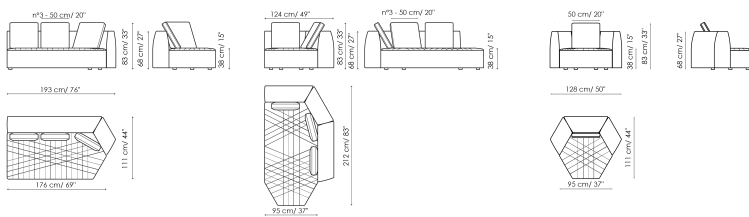

Data sheet

Sofa 260

Width: 260cm
Depth: 111cm
Height: 83cm

Sofa 230

Width: 230cm
Depth: 111cm
Height: 83cm

Sofa 200

Width: 200cm
Depth: 111cm
Height: 83cm

End section sofa

Width: 220cm
Depth: 111cm
Height: 83cm

Side element 233

Width: 233cm
Depth: 111cm
Height: 83cm

Side element 193

Width: 193cm
Depth: 111cm
Height: 83cm

Chaise longue

Width: 124cm
Depth: 212cm
Height: 83cm

Armchair

Width: 128cm
Depth: 111cm
Height: 83cm

Large armchair

Width: 173cm
Depth: 150cm
Height: 83cm

Pouf

Width: 95cm
Depth: 83cm
Height: 38cm

Pouf with wheels

Width: 95cm
Depth: 83cm
Height: 38cm

Cushion 50x50

Width: 50cm
Depth: -cm
Height: 50cm

Cushion ego 50x50

Width: 50cm
Depth: -cm
Height: 50cm

Combination 1

Width: 347cm
Depth: 213cm
Height: 83cm

Combination 2

Width: 291cm
Depth: 236cm
Height: 83cm

Combination 3