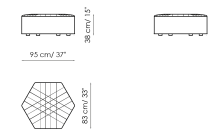

Data sheet

Sofa 260

Width: 260cm
Depth: 111cm
Height: 83cm

Sofa 230

Width: 230cm
Depth: 111cm
Height: 83cm

Sofa 200

Width: 200cm
Depth: 111cm
Height: 83cm

End section sofa

Width: 220cm
Depth: 111cm
Height: 83cm

Side element 233

Width: 233cm
Depth: 111cm
Height: 83cm

Side element 193

Width: 193cm
Depth: 111cm
Height: 83cm

Chaise longue

Width: 124cm
Depth: 212cm
Height: 83cm

Armchair

Width: 128cm
Depth: 111cm
Height: 83cm

Large armchair

Width: 173cm
Depth: 150cm
Height: 83cm

Pouf

Width: 95cm
Depth: 83cm
Height: 38cm

Pouf with wheels

Width: 95cm
Depth: 83cm
Height: 38cm

Cushion 50x50

Width: 50cm
Depth: -cm
Height: 50cm

Cushion ego 50x50

Width: 50cm
Depth: -cm
Height: 50cm

Combination 1

Width: 347cm
Depth: 213cm
Height: 83cm

Combination 2

Width: 291cm
Depth: 236cm
Height: 83cm

Combination 3