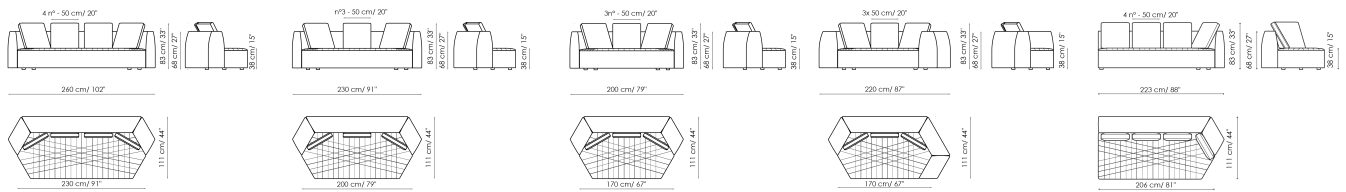

Data sheet

Sofa 260

Width: 260cm
Depth: 111cm
Height: 83cm

Sofa 230

Width: 230cm
Depth: 111cm
Height: 83cm

Sofa 200

Width: 200cm
Depth: 111cm
Height: 83cm

End section sofa

Width: 220cm
Depth: 111cm
Height: 83cm

Side element 233

Width: 233cm
Depth: 111cm
Height: 83cm

Side element 193

Width: 193cm
Depth: 111cm
Height: 83cm

Chaise longue

Width: 124cm
Depth: 212cm
Height: 83cm

Armchair

Width: 128cm
Depth: 111cm
Height: 83cm

Large armchair

Width: 173cm
Depth: 150cm
Height: 83cm

Pouf

Width: 95cm
Depth: 83cm
Height: 38cm

Pouf with wheels

Width: 95cm
Depth: 83cm
Height: 38cm

Cushion 50x50

Width: 50cm
Depth: -cm
Height: 50cm

Cushion ego 50x50

Width: 50cm
Depth: -cm
Height: 50cm

Combination 1

Width: 347cm
Depth: 213cm
Height: 83cm

Combination 2

Width: 291cm
Depth: 236cm
Height: 83cm

Combination 3