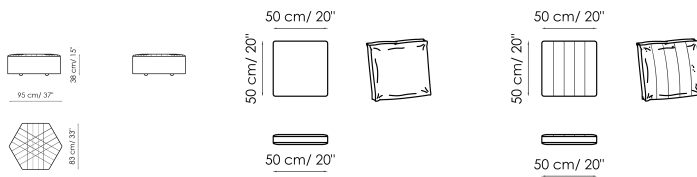

Data sheet

Sofa 260

Width: 260cm
Depth: 111cm
Height: 83cm

Sofa 230

Width: 230cm
Depth: 111cm
Height: 83cm

Sofa 200

Width: 200cm
Depth: 111cm
Height: 83cm

End section sofa

Width: 220cm
Depth: 111cm
Height: 83cm

Side element 233

Width: 233cm
Depth: 111cm
Height: 83cm

Side element 193

Width: 193cm
Depth: 111cm
Height: 83cm

Chaise longue

Width: 124cm
Depth: 212cm
Height: 83cm

Armchair

Width: 128cm
Depth: 111cm
Height: 83cm

Large armchair

Width: 173cm
Depth: 150cm
Height: 83cm

Pouf

Width: 95cm
Depth: 83cm
Height: 38cm

Pouf with wheels

Width: 95cm
Depth: 83cm
Height: 38cm

Cushion 50x50

Width: 50cm
Depth: -cm
Height: 50cm

Cushion ego 50x50

Width: 50cm
Depth: -cm
Height: 50cm

Combination 1

Width: 347cm
Depth: 213cm
Height: 83cm

Combination 2

Width: 291cm
Depth: 236cm
Height: 83cm

Combination 3