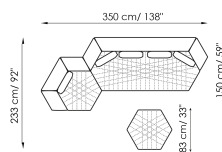

Width: 220cm
Depth: 111cm
Height: 83cm

Side element 233

Width: 233cm
Depth: 111cm
Height: 83cm

Side element 193

Width: 193cm
Depth: 111cm
Height: 83cm

Chaise longue

Width: 124cm
Depth: 212cm
Height: 83cm

Armchair

Width: 128cm
Depth: 111cm
Height: 83cm

Large armchair

Width: 173cm
Depth: 150cm
Height: 83cm

Pouf

Width: 95cm
Depth: 83cm
Height: 38cm

Pouf with wheels

Width: 95cm
Depth: 83cm
Height: 38cm

Cushion 50x50

Width: 50cm
Depth: -cm
Height: 50cm

Cushion ego 50x50

Width: 50cm
Depth: -cm
Height: 50cm

Combination 1

Width: 347cm
Depth: 213cm
Height: 83cm

Combination 2

Width: 291cm
Depth: 236cm
Height: 83cm

Combination 3

Width: 350cm
Depth: 235cm
Height: 83cm

Combination 4

Width: 350cm
Depth: 233cm
Height: 83cm

Cover

Fabric - 900

Fabric - Azimut
9B02

Fabric - Azimut
9B08

Fabric - Azimut
9B17