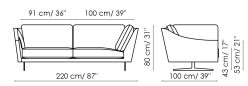

### Sofa 190

Width: 190cm  
Depth: 100cm  
Height: 80cm

### End section sofa 230

Width: 230cm  
Depth: 100cm  
Height: 80cm

### End section sofa 170

Width: 170cm  
Depth: 100cm  
Height: 80cm

### Corner sofa 250

Width: 250cm  
Depth: 100cm  
Height: 80cm