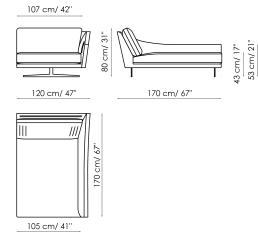

### Sofa 190

Width: 190cm  
Depth: 100cm  
Height: 80cm

### End section sofa 230

Width: 230cm  
Depth: 100cm  
Height: 80cm

### End section sofa 170

Width: 170cm  
Depth: 100cm  
Height: 80cm

### Corner sofa 250

Width: 250cm  
Depth: 100cm  
Height: 80cm