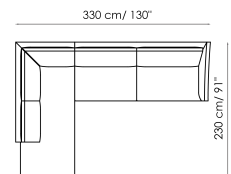

Combination 1

Width: 250cm
Depth: 100cm
Height: 80cm

Pouf 120x70

Width: 120cm
Depth: 70cm
Height: 43cm

Pouf 87x87

Width: 87cm
Depth: 87cm
Height: 43cm

Combination 2

Width: 330cm
Depth: 230cm
Height: 80cm

Combination 3

Width: 330cm
Depth: 230cm
Height: 80cm

Cover