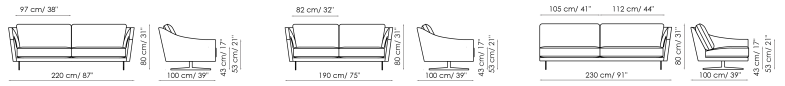

### Sofa 280

Width: 280cm  
Depth: 100cm  
Height: 80cm

### Sofa 250

Width: 250cm  
Depth: 100cm  
Height: 80cm

### Corner sofa 250

Width: 250cm  
Depth: 100cm  
Height: 80cm