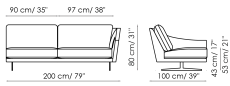

### Sofa 190

Width: 190cm  
Depth: 100cm  
Height: 80cm

### End section sofa 230

Width: 230cm  
Depth: 100cm  
Height: 80cm

### End section sofa 170

Width: 170cm  
Depth: 100cm  
Height: 80cm

### Corner sofa 250

Width: 250cm  
Depth: 100cm  
Height: 80cm