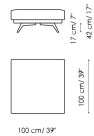

Data sheet

Sofa 270

Width: 270cm
Depth: 100cm
Height: 75cm

Sofa 230

Width: 230cm
Depth: 100cm
Height: 75cm

Sofa 190

Width: 190cm
Depth: 100cm
Height: 75cm

End section sofa 250

Width: 250cm
Depth: 100cm
Height: 75cm

End section sofa 210

Width: 210cm
Depth: 100cm
Height: 75cm

End section sofa 170

Width: 170cm
Depth: 100cm
Height: 75cm

Chaise longue 135x195

Width: 135cm
Depth: 195cm
Height: 75cm

Chaise longue 115x175

Width: 115cm
Depth: 175cm
Height: 75cm

Penisola

Width: 135cm
Depth: 130cm
Height: 75cm

Meridiana

Width: 100cm
Depth: 230cm
Height: 75cm

Corner

Width: 130cm
Depth: 130cm
Height: 75cm

Armchair

Width: 115cm
Depth: 100cm
Height: 75cm

Pouf 100x100

Width: 100cm
Depth: 100cm
Height: 42cm

Cushion 50x50

Width: 50cm
Depth: -cm
Height: 50cm

Cover

Fabric - 900