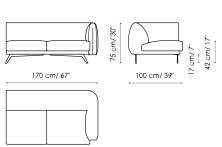

Data sheet

Sofa 270

Width: 270cm
Depth: 100cm
Height: 75cm

Sofa 230

Width: 230cm
Depth: 100cm
Height: 75cm

Sofa 190

Width: 190cm
Depth: 100cm
Height: 75cm

End section sofa 250

Width: 250cm
Depth: 100cm
Height: 75cm

End section sofa 210

Width: 210cm
Depth: 100cm
Height: 75cm

End section sofa 170

Width: 170cm
Depth: 100cm
Height: 75cm

Chaise longue 135x195

Width: 135cm
Depth: 195cm
Height: 75cm

Chaise longue 115x175

Width: 115cm
Depth: 175cm
Height: 75cm

Penisola

Width: 135cm
Depth: 130cm
Height: 75cm

Meridiana

Width: 100cm
Depth: 230cm
Height: 75cm

Corner

Width: 130cm
Depth: 130cm
Height: 75cm

Armchair

Width: 115cm
Depth: 100cm
Height: 75cm

Pouf 100x100

Width: 100cm
Depth: 100cm
Height: 42cm

Cushion 50x50

Width: 50cm
Depth: -cm
Height: 50cm

Cover

Fabric - 900