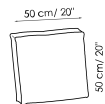

Data sheet

Sofa 270

Width: 270cm
Depth: 100cm
Height: 75cm

Sofa 230

Width: 230cm
Depth: 100cm
Height: 75cm

Sofa 190

Width: 190cm
Depth: 100cm
Height: 75cm

End section sofa 250

Width: 250cm
Depth: 100cm
Height: 75cm

End section sofa 210

Width: 210cm
Depth: 100cm
Height: 75cm

End section sofa 170

Width: 170cm
Depth: 100cm
Height: 75cm

Chaise longue 135x195

Width: 135cm
Depth: 195cm
Height: 75cm

Chaise longue 115x175

Width: 115cm
Depth: 175cm
Height: 75cm

Penisola

Width: 135cm
Depth: 130cm
Height: 75cm

Meridiana

Width: 100cm
Depth: 230cm
Height: 75cm

Corner

Width: 130cm
Depth: 130cm
Height: 75cm

Armchair

Width: 115cm
Depth: 100cm
Height: 75cm

Pouf 100x100

Width: 100cm
Depth: 100cm
Height: 42cm

Cushion 50x50

Width: 50cm
Depth: -cm
Height: 50cm

Cover

Fabric - 900