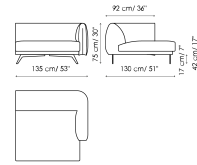

Data sheet

Sofa 270

Width: 270cm
Depth: 100cm
Height: 75cm

Sofa 230

Width: 230cm
Depth: 100cm
Height: 75cm

Sofa 190

Width: 190cm
Depth: 100cm
Height: 75cm

End section sofa 250

Width: 250cm
Depth: 100cm
Height: 75cm

End section sofa 210

Width: 210cm
Depth: 100cm
Height: 75cm

End section sofa 170

Width: 170cm
Depth: 100cm
Height: 75cm

Chaise longue 135x195

Width: 135cm
Depth: 195cm
Height: 75cm

Chaise longue 115x175

Width: 115cm
Depth: 175cm
Height: 75cm

Penisola

Width: 135cm
Depth: 130cm
Height: 75cm

Meridiana

Width: 100cm
Depth: 230cm
Height: 75cm

Corner

Width: 130cm
Depth: 130cm
Height: 75cm

Armchair

Width: 115cm
Depth: 100cm
Height: 75cm

Pouf 100x100

Width: 100cm
Depth: 100cm
Height: 42cm

Cushion 50x50

Width: 50cm
Depth: -cm
Height: 50cm

Cover

Fabric - 900