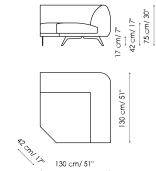

Data sheet

Sofa 270

Width: 270cm
Depth: 100cm
Height: 75cm

Sofa 230

Width: 230cm
Depth: 100cm
Height: 75cm

Sofa 190

Width: 190cm
Depth: 100cm
Height: 75cm

End section sofa 250

Width: 250cm
Depth: 100cm
Height: 75cm

End section sofa 210

Width: 210cm
Depth: 100cm
Height: 75cm

End section sofa 170

Width: 170cm
Depth: 100cm
Height: 75cm

Chaise longue 135x195

Width: 135cm
Depth: 195cm
Height: 75cm

Chaise longue 115x175

Width: 115cm
Depth: 175cm
Height: 75cm

Penisola

Width: 135cm
Depth: 130cm
Height: 75cm

Meridiana

Width: 100cm
Depth: 230cm
Height: 75cm

Corner

Width: 130cm
Depth: 130cm
Height: 75cm

Armchair

Width: 115cm
Depth: 100cm
Height: 75cm

Pouf 100x100

Width: 100cm
Depth: 100cm
Height: 42cm

Cushion 50x50

Width: 50cm
Depth: -cm
Height: 50cm

Cover

Fabric - 900