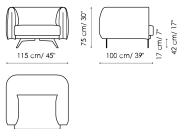

Data sheet

Sofa 270

Width: 270cm
Depth: 100cm
Height: 75cm

Sofa 230

Width: 230cm
Depth: 100cm
Height: 75cm

Sofa 190

Width: 190cm
Depth: 100cm
Height: 75cm

End section sofa 250

Width: 250cm
Depth: 100cm
Height: 75cm

End section sofa 210

Width: 210cm
Depth: 100cm
Height: 75cm

End section sofa 170

Width: 170cm
Depth: 100cm
Height: 75cm

Chaise longue 135x195

Width: 135cm
Depth: 195cm
Height: 75cm

Chaise longue 115x175

Width: 115cm
Depth: 175cm
Height: 75cm

Penisola

Width: 135cm
Depth: 130cm
Height: 75cm

Meridiana

Width: 100cm
Depth: 230cm
Height: 75cm

Corner

Width: 130cm
Depth: 130cm
Height: 75cm

Armchair

Width: 115cm
Depth: 100cm
Height: 75cm

Pouf 100x100

Width: 100cm
Depth: 100cm
Height: 42cm

Cushion 50x50

Width: 50cm
Depth: -cm
Height: 50cm

Cover

Fabric - 900