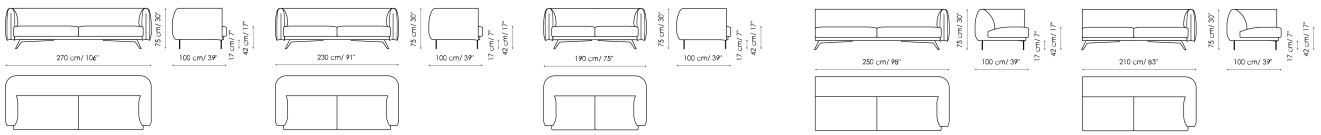

Data sheet

Sofa 270

Width: 270cm
Depth: 100cm
Height: 75cm

Sofa 230

Width: 230cm
Depth: 100cm
Height: 75cm

Sofa 190

Width: 190cm
Depth: 100cm
Height: 75cm

End section sofa 250

Width: 250cm
Depth: 100cm
Height: 75cm

End section sofa 210

Width: 210cm
Depth: 100cm
Height: 75cm

End section sofa 170

Width: 170cm
Depth: 100cm
Height: 75cm

Chaise longue 135x195

Width: 135cm
Depth: 195cm
Height: 75cm

Chaise longue 115x175

Width: 115cm
Depth: 175cm
Height: 75cm

Penisola

Width: 135cm
Depth: 130cm
Height: 75cm

Meridiana

Width: 100cm
Depth: 230cm
Height: 75cm

Corner

Width: 130cm
Depth: 130cm
Height: 75cm

Armchair

Width: 115cm
Depth: 100cm
Height: 75cm

Pouf 100x100

Width: 100cm
Depth: 100cm
Height: 42cm

Cushion 50x50

Width: 50cm
Depth: -cm
Height: 50cm

Cover

Fabric - 900