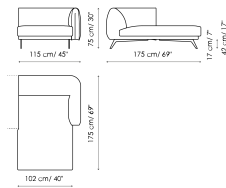

Data sheet

Sofa 270

Width: 270cm
Depth: 100cm
Height: 75cm

Sofa 230

Width: 230cm
Depth: 100cm
Height: 75cm

Sofa 190

Width: 190cm
Depth: 100cm
Height: 75cm

End section sofa 250

Width: 250cm
Depth: 100cm
Height: 75cm

End section sofa 210

Width: 210cm
Depth: 100cm
Height: 75cm

End section sofa 170

Width: 170cm
Depth: 100cm
Height: 75cm

Chaise longue 135x195

Width: 135cm
Depth: 195cm
Height: 75cm

Chaise longue 115x175

Width: 115cm
Depth: 175cm
Height: 75cm

Penisola

Width: 135cm
Depth: 130cm
Height: 75cm

Meridiana

Width: 100cm
Depth: 230cm
Height: 75cm

Corner

Width: 130cm
Depth: 130cm
Height: 75cm

Armchair

Width: 115cm
Depth: 100cm
Height: 75cm

Pouf 100x100

Width: 100cm
Depth: 100cm
Height: 42cm

Cushion 50x50

Width: 50cm
Depth: -cm
Height: 50cm

Cover

Fabric - 900