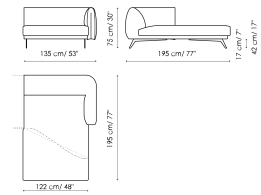

Data sheet

Sofa 270

Width: 270cm
Depth: 100cm
Height: 75cm

Sofa 230

Width: 230cm
Depth: 100cm
Height: 75cm

Sofa 190

Width: 190cm
Depth: 100cm
Height: 75cm

End section sofa 250

Width: 250cm
Depth: 100cm
Height: 75cm

End section sofa 210

Width: 210cm
Depth: 100cm
Height: 75cm

End section sofa 170

Width: 170cm
Depth: 100cm
Height: 75cm

Chaise longue 135x195

Width: 135cm
Depth: 195cm
Height: 75cm

Chaise longue 115x175

Width: 115cm
Depth: 175cm
Height: 75cm

Penisola

Width: 135cm
Depth: 130cm
Height: 75cm

Meridiana

Width: 100cm
Depth: 230cm
Height: 75cm

Corner

Width: 130cm
Depth: 130cm
Height: 75cm

Armchair

Width: 115cm
Depth: 100cm
Height: 75cm

Pouf 100x100

Width: 100cm
Depth: 100cm
Height: 42cm

Cushion 50x50

Width: 50cm
Depth: -cm
Height: 50cm

Cover

Fabric - 900