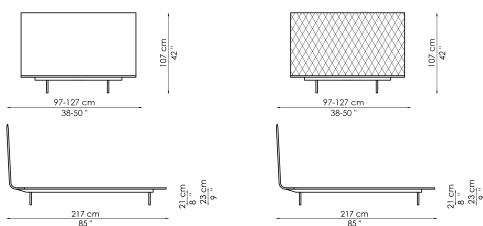

BONALDO

Thin single bed

Thin: a graphic and contemporary sign, a continuous line that forms the headboard and bed level, bestowing a minimal and airy appearance that balances the large surface of the headboard. Four thin metal feet discreetly support the sleeping level, bestowing additional lightness to the whole. The perimeter of the bed is embellished with fabric profile, available in many

Data sheet

Thin

Width: 97-127cm

Depth: 217cm

Height: 107cm

Thin ego

Width: 97-127cm

Depth: 217cm