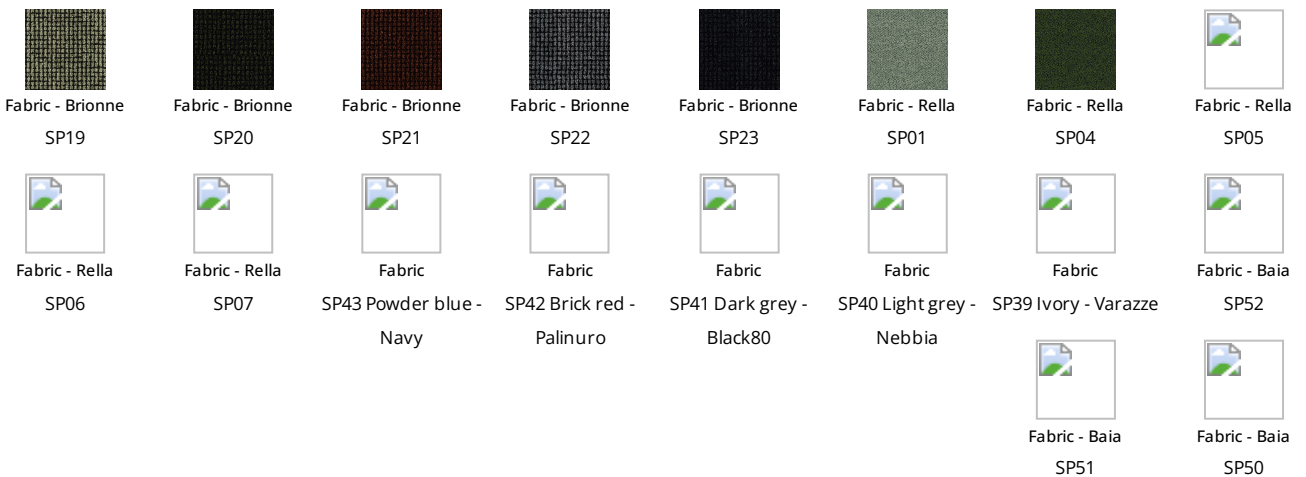

Fabric - Special