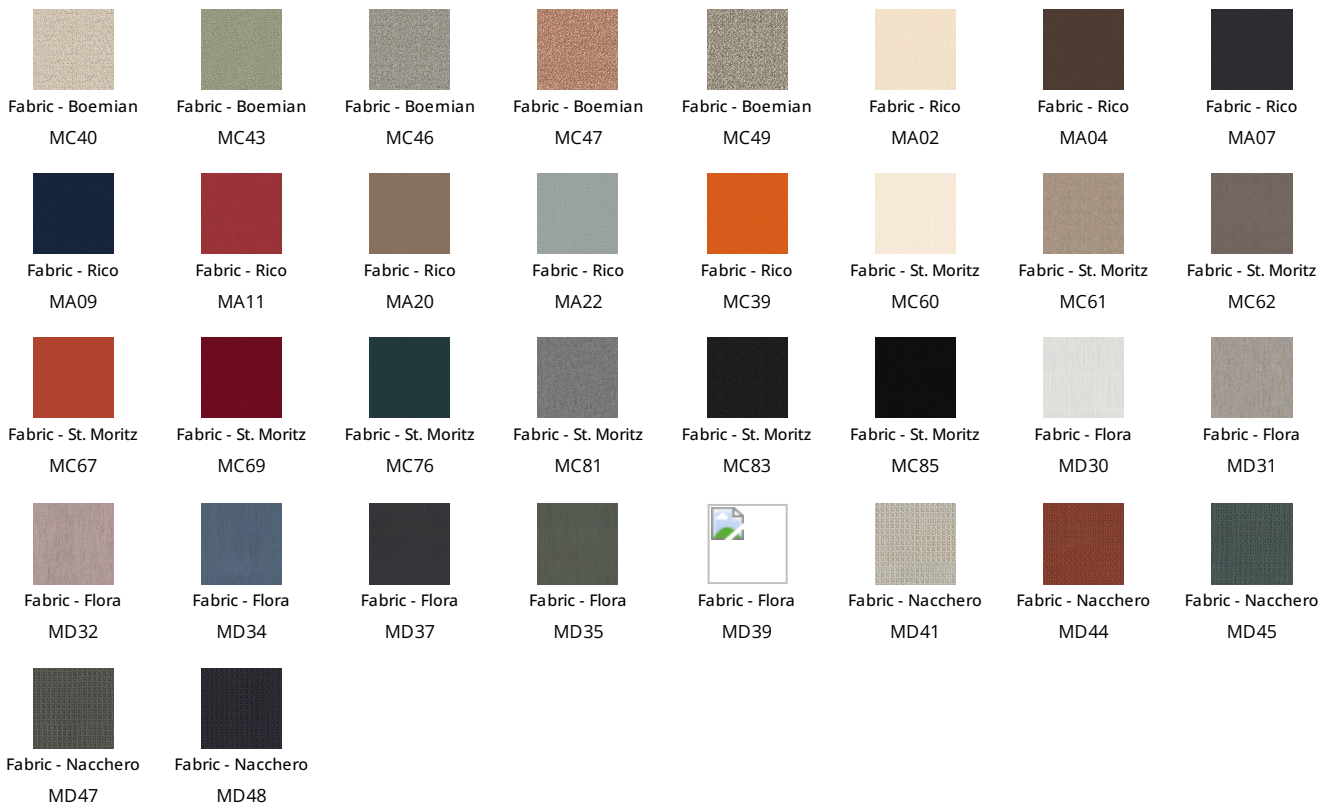

Fabric - Must