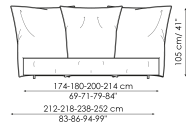

Data sheet

Madame C. bed plus
 Width: 212-218-238-252cm
 Depth: 238-243cm
 Height: 105cm

Madame C. bed plus open
 Width: 212-218-238-252cm
 Depth: 238-243cm
 Height: 105cm

Madame C. bed
 Width: 212-218-238-252cm
 Depth: 238-243cm
 Height: 105cm