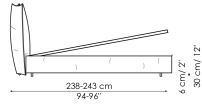

Data sheet

Madame C. bed plus
 Width: 212-218-238-252cm
 Depth: 238-243cm
 Height: 105cm

Madame C. bed plus open
 Width: 212-218-238-252cm
 Depth: 238-243cm
 Height: 105cm

Madame C. bed
 Width: 212-218-238-252cm
 Depth: 238-243cm
 Height: 105cm