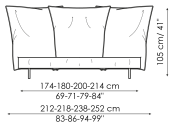

Data sheet

Madame C. bed plus
 Width: 212-218-238-252cm
 Depth: 238-243cm
 Height: 105cm

Madame C. bed plus open
 Width: 212-218-238-252cm
 Depth: 238-243cm
 Height: 105cm

Madame C. bed
 Width: 212-218-238-252cm
 Depth: 238-243cm
 Height: 105cm