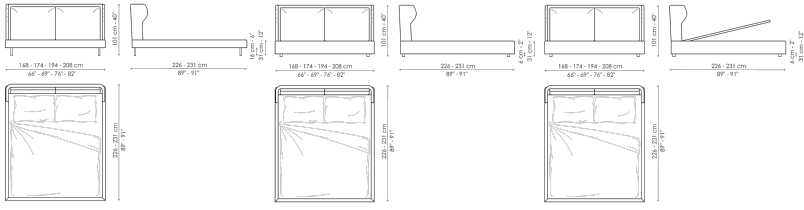

combined with contemporary design elements. It is the details that characterise a piece of furniture such as the River bed: it is the refined quality of the details of the workmanship, the materials used and the range of finishes available. Harmony is the aesthetic value of reference: the pleasant elegance of the ornamental lines of the headboard is matched by the sobriety of the bed frame and the lightness of the metal feet, available in different colours and finishes.

Data sheet

River

Width: 168-174-194-208cm

Depth: 226-231cm

Height: 101cm

River plus

Width: 168-174-194-208cm

Depth: 226-231cm

Height: 101cm

River open

Width: 168-174-194-208cm

Depth: 226-231cm

Height: 101cm

Cover

Eco Leather

Eco-leather
330