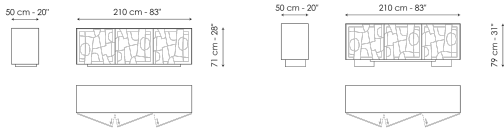

Data sheet

Image - plith base

Width: 210cm

Depth: 50cm

Height: 71cm

Image - feet

Width: 210cm

Depth: 50cm

Height: 79cm

Doors

Glass

Printed crystal

Metallic mirrored

bronze

Формованное

стекло